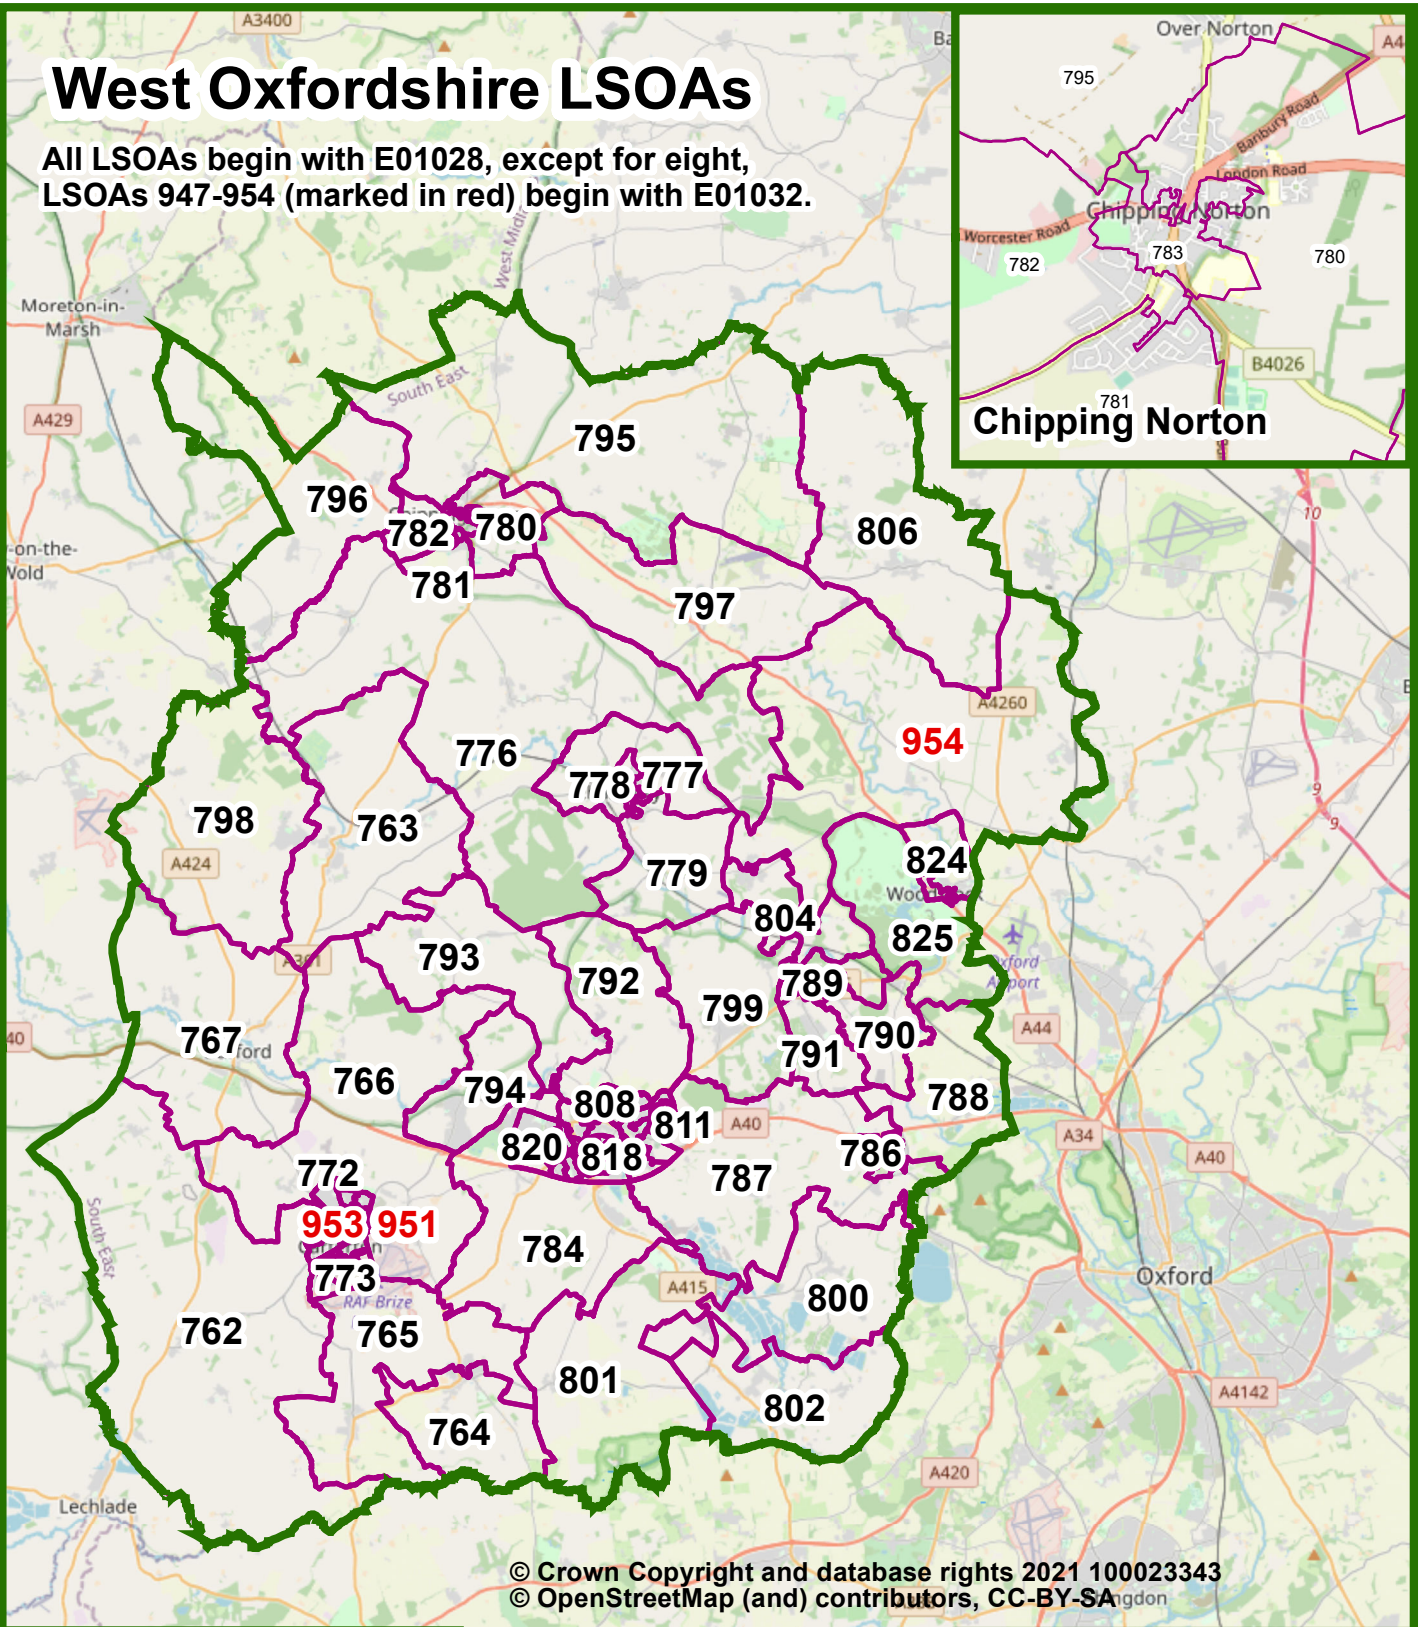

West Oxfordshire LSOAs

All LSOAs begin with E01028, except for eight, LSOAs 947-954 (marked in red) begin with E01032.

© Crown Copyright and database rights 2021 100023343
© OpenStreetMap (and) contributors, CC-BY-SA