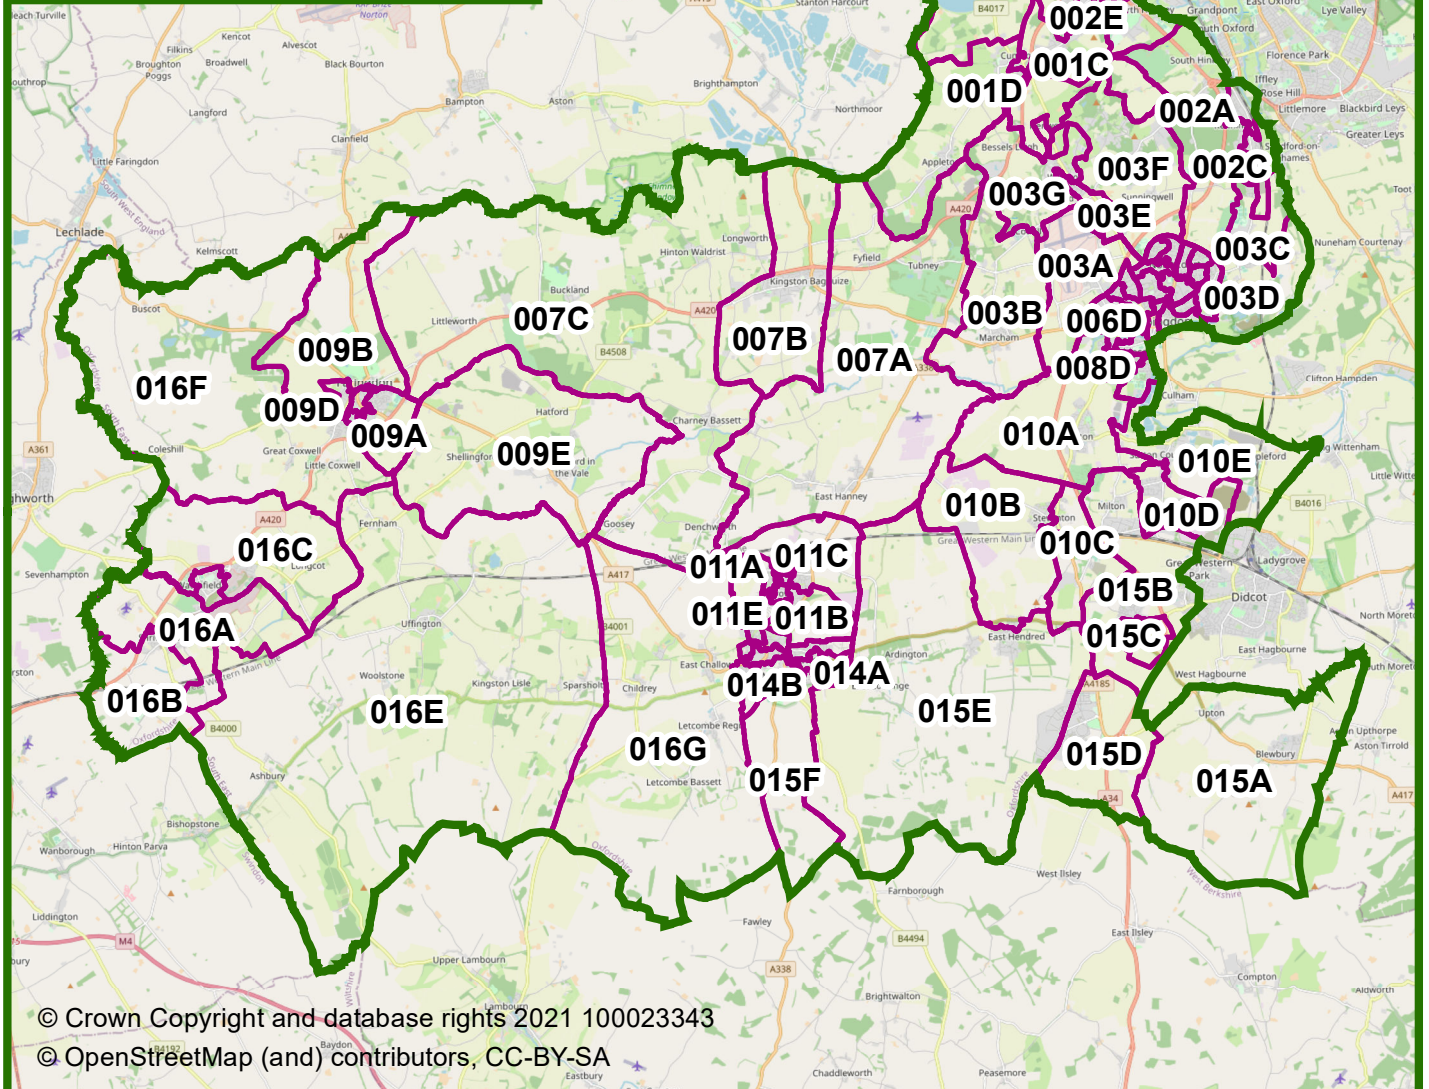

# Vale of White Horse LSOAs

© Crown Copyright and database rights 2021 100023343

© OpenStreetMap (and) contributors, CC-BY-SA