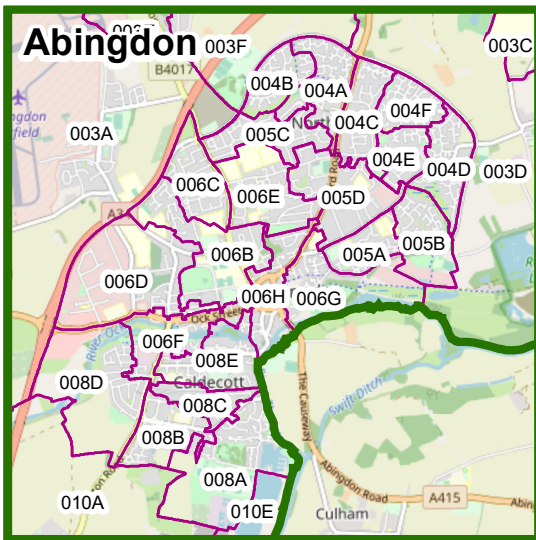

# Vale of White Horse LSOAs

© Crown Copyright and database rights 2021 100023343

© OpenStreetMap (and) contributors, CC-BY-SA