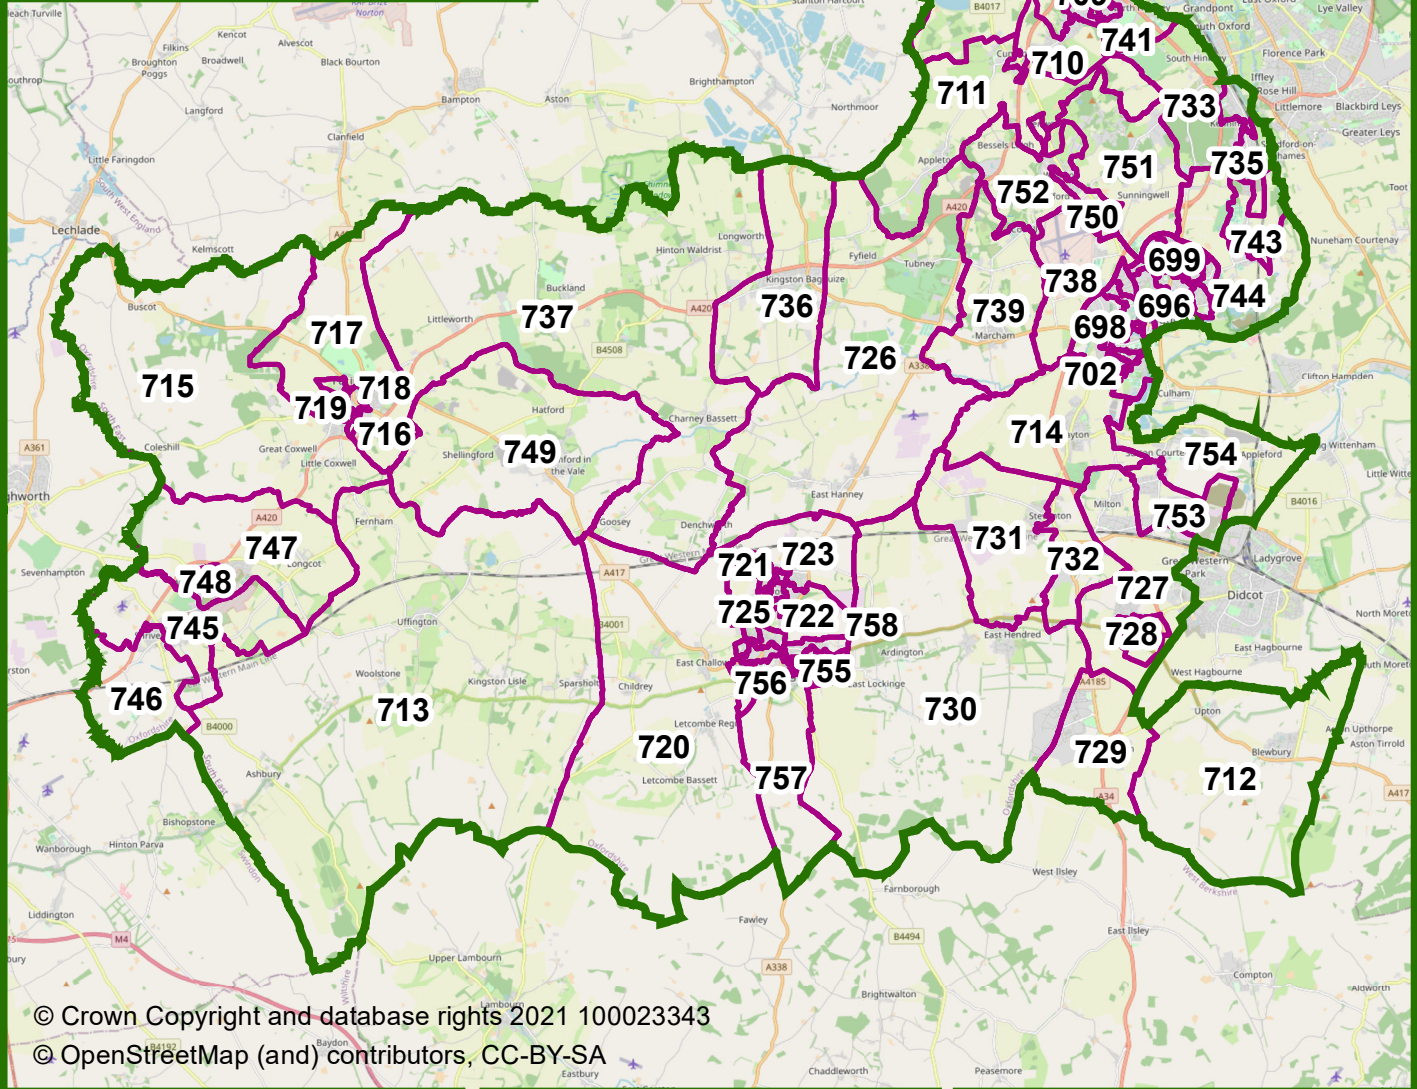

Vale of White Horse LSOAs

All LSOAs begin with E01028, except for two in Abingdon, LSOAs 305 and 306 (marked in red) begin with E01033.

© Crown Copyright and database rights 2021 100023343

© OpenStreetMap (and) contributors, CC-BY-SA