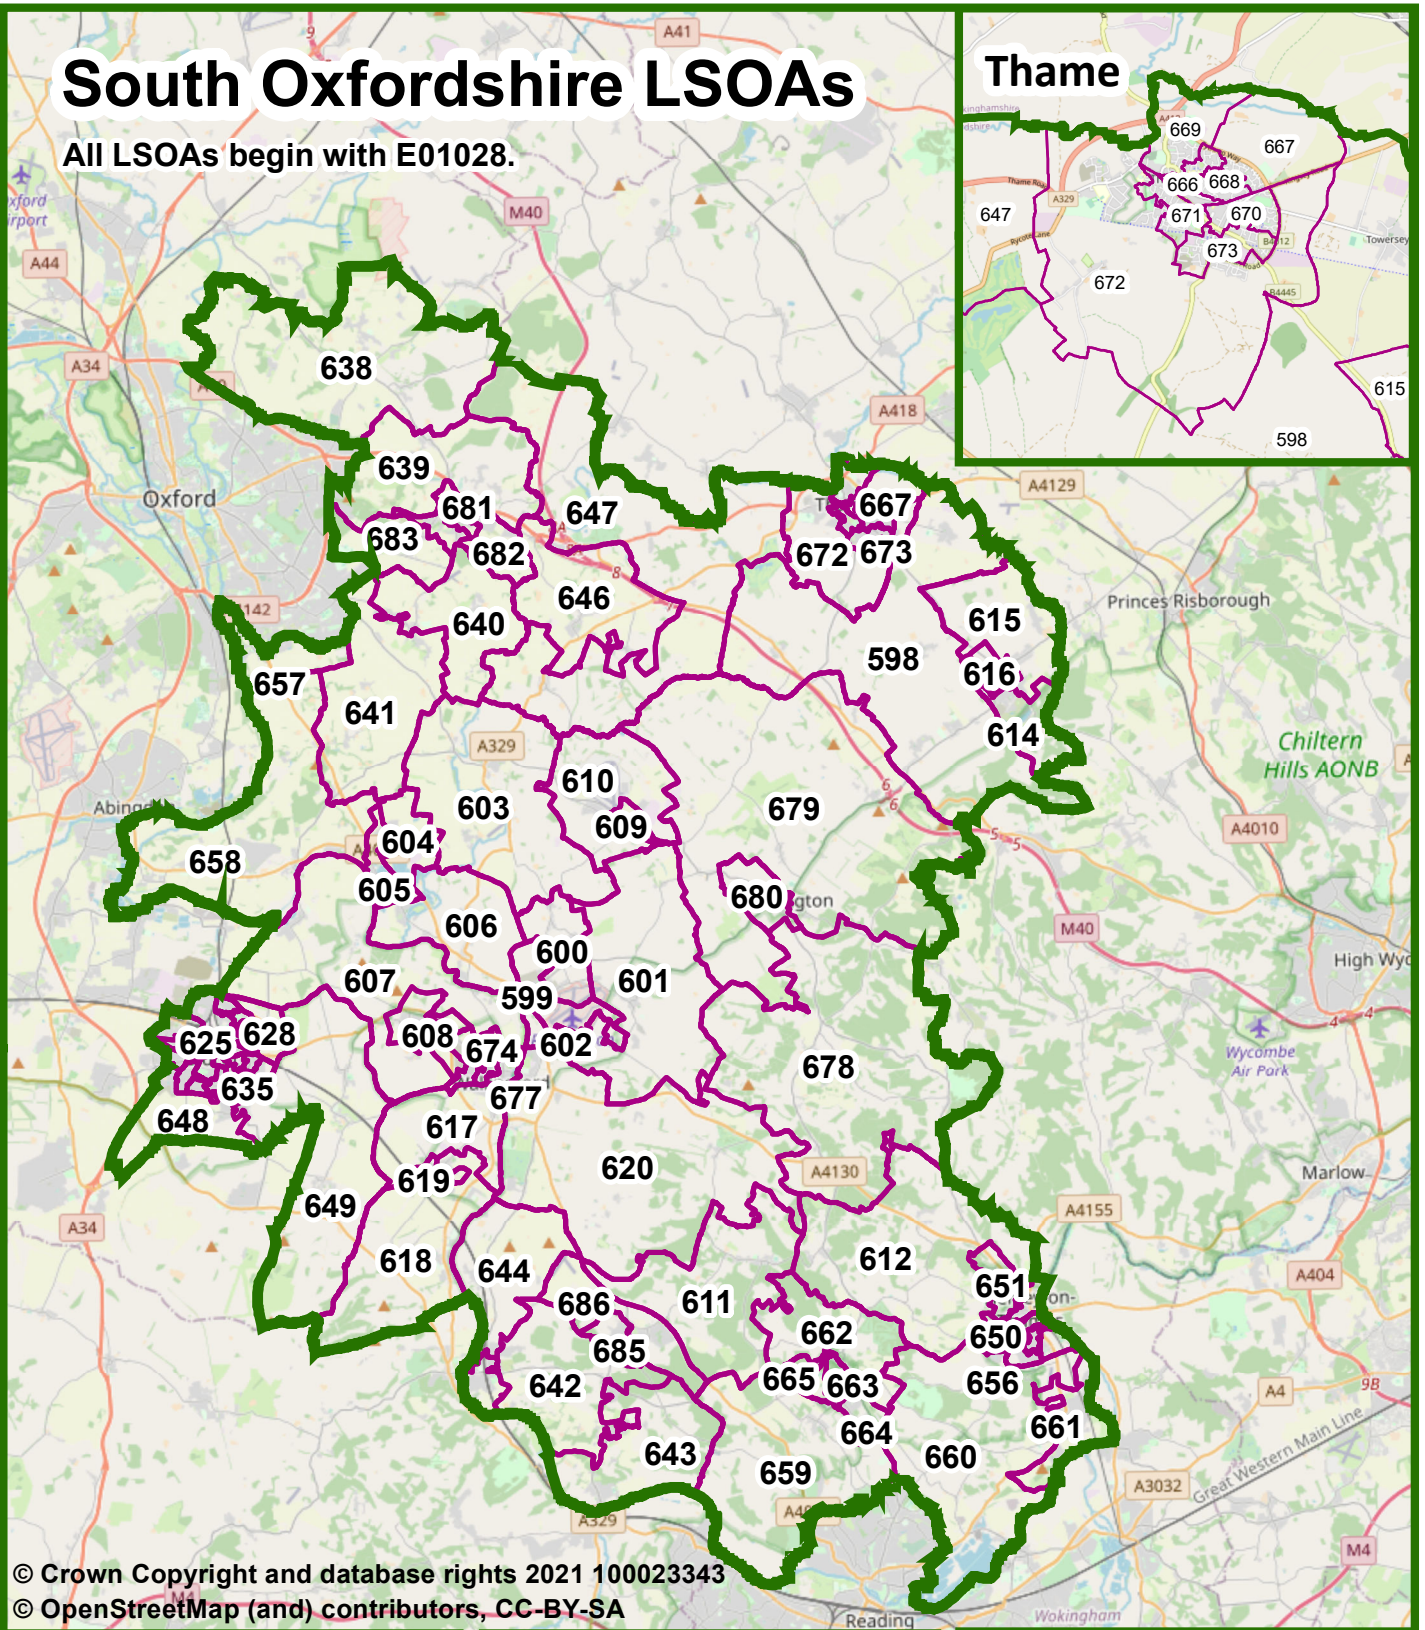

# South Oxfordshire LSOAs

All LSOAs begin with E01028.

© Crown Copyright and database rights 2021 100023343

© OpenStreetMap (and) contributors, CC-BY-SA