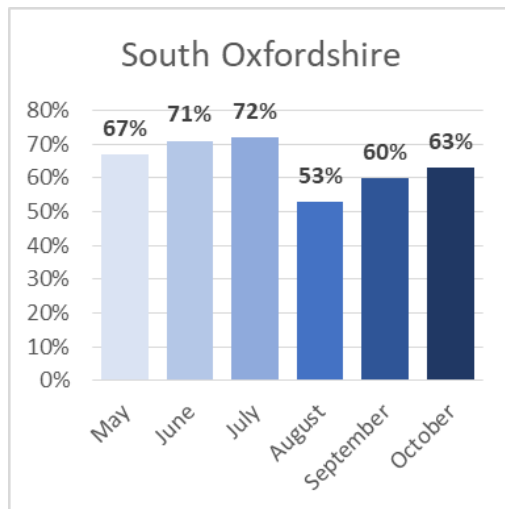

The Economy

Unemployment in England vs the UK

Source: Claimant count by sex and age NOMIS 2020

Unemployment in Oxfordshire

Source: Claimant count by sex and age NOMIS 2020

Unemployment claims in March 2020

Unemployment claims in October 2020

Source: Unemployment benefit (JSA and Universal Credit) (March/October 2020)

Coronavirus Job Retention Scheme (furlough)

Self-Employment Income Support claims

Personal debt hotspots per person aged 18+

LSOA	Local Authority	Average personal debt in £'s
South Oxfordshire 010A	South Oxfordshire	£1,590
Cherwell 016A	Cherwell	£1,537
West Oxfordshire 002D	West Oxfordshire	£1,338
Cherwell 010C	Cherwell	£1,324
South Oxfordshire 015D	South Oxfordshire	£1,226
Cherwell 011A	Cherwell	£1,224
South Oxfordshire 010B	South Oxfordshire	£1,148
West Oxfordshire 013F	West Oxfordshire	£1,114
Vale of White Horse 015B	Vale of White Horse	£1,109
Cherwell 003A	Cherwell	£1,083