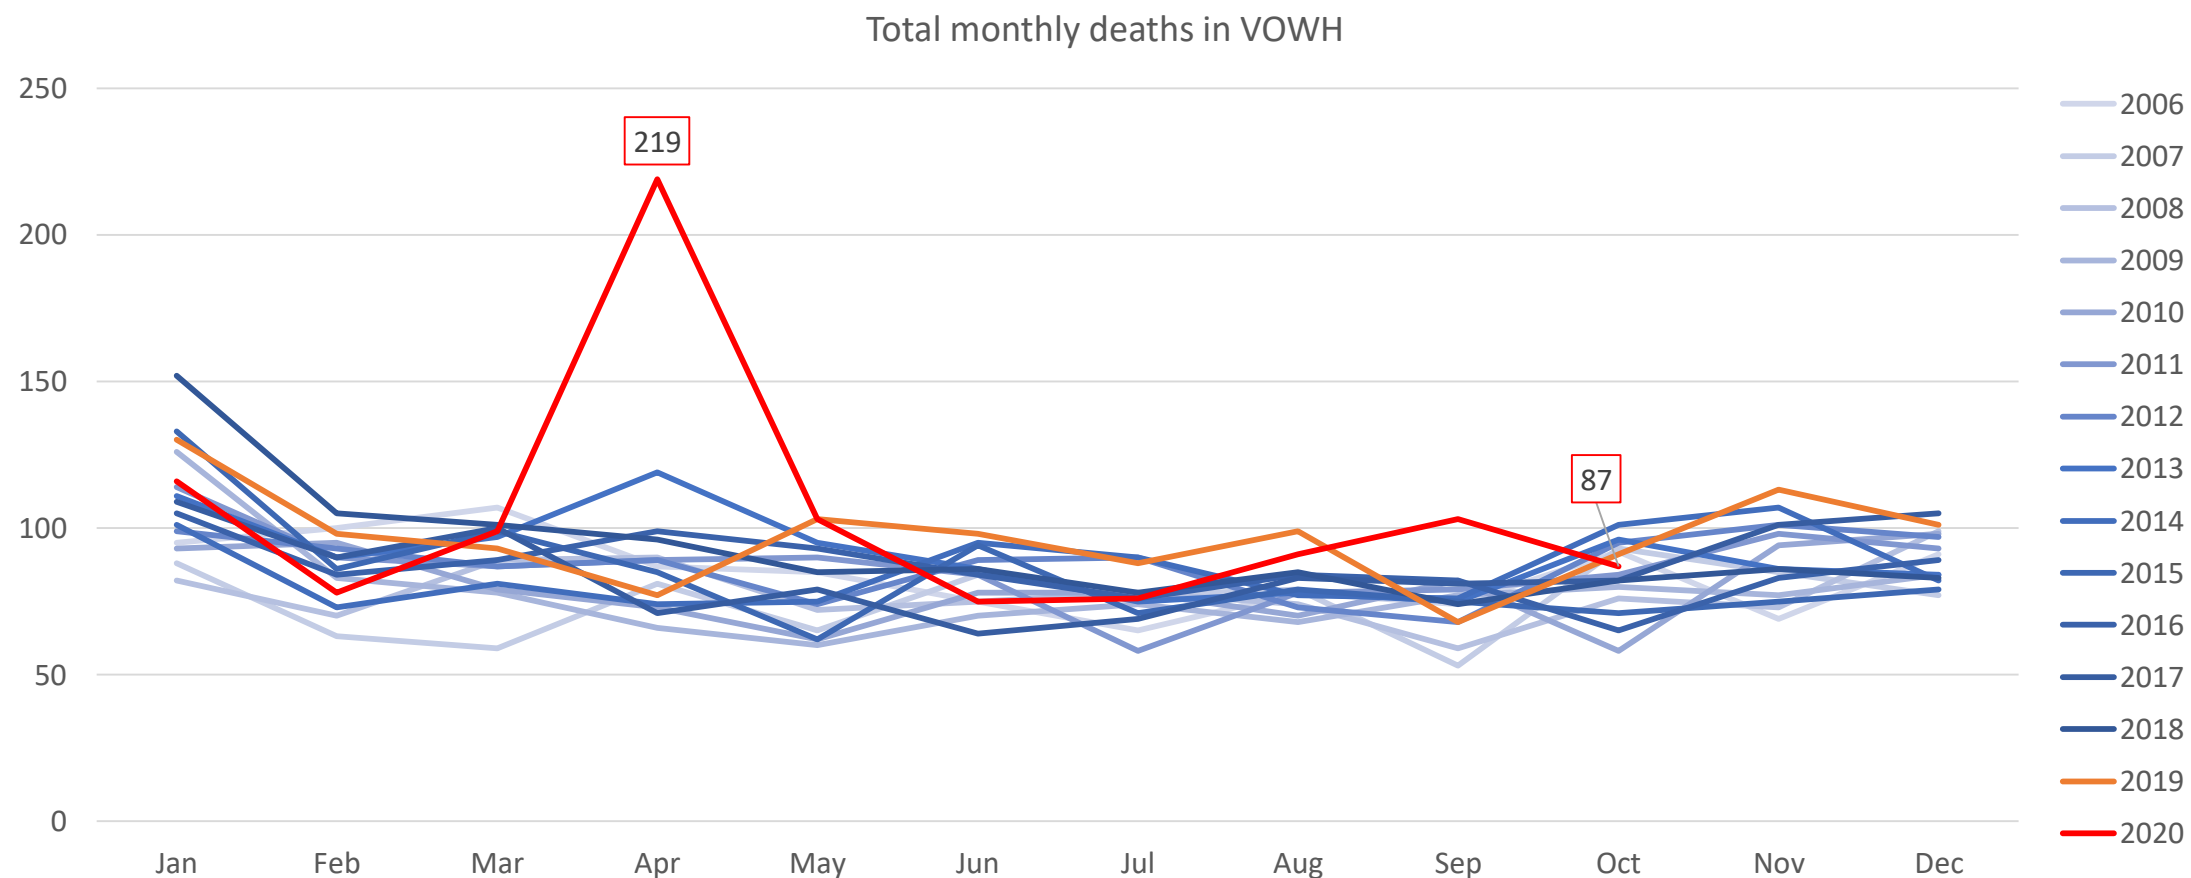

Mortality in Oxfordshire – Vale of White Horse

Source: ONS Monthly figures of deaths registered by area of usual residence 2020