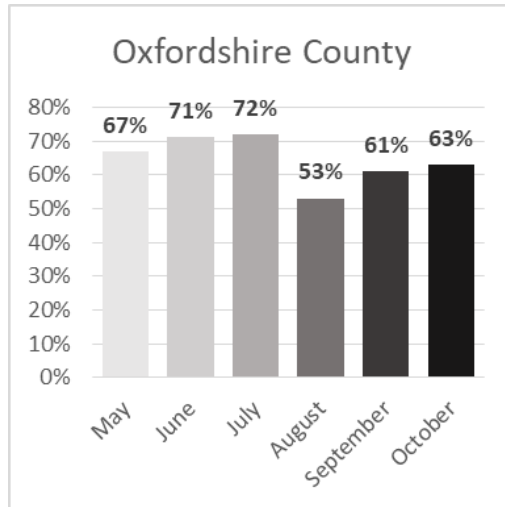

The Economy

Unemployment in England vs the UK

Source: Claimant count by sex and age NOMIS 2020

Unemployment in Oxfordshire

Source: Claimant count by sex and age NOMIS 2020

Unemployment claims in March 2020

Unemployment claims in October 2020

Source: Unemployment benefit (JSA and Universal Credit) (March/October 2020)

Coronavirus Job Retention Scheme (furlough)

Self-Employment Income Support claims

Personal debt hotspots per person aged 18+