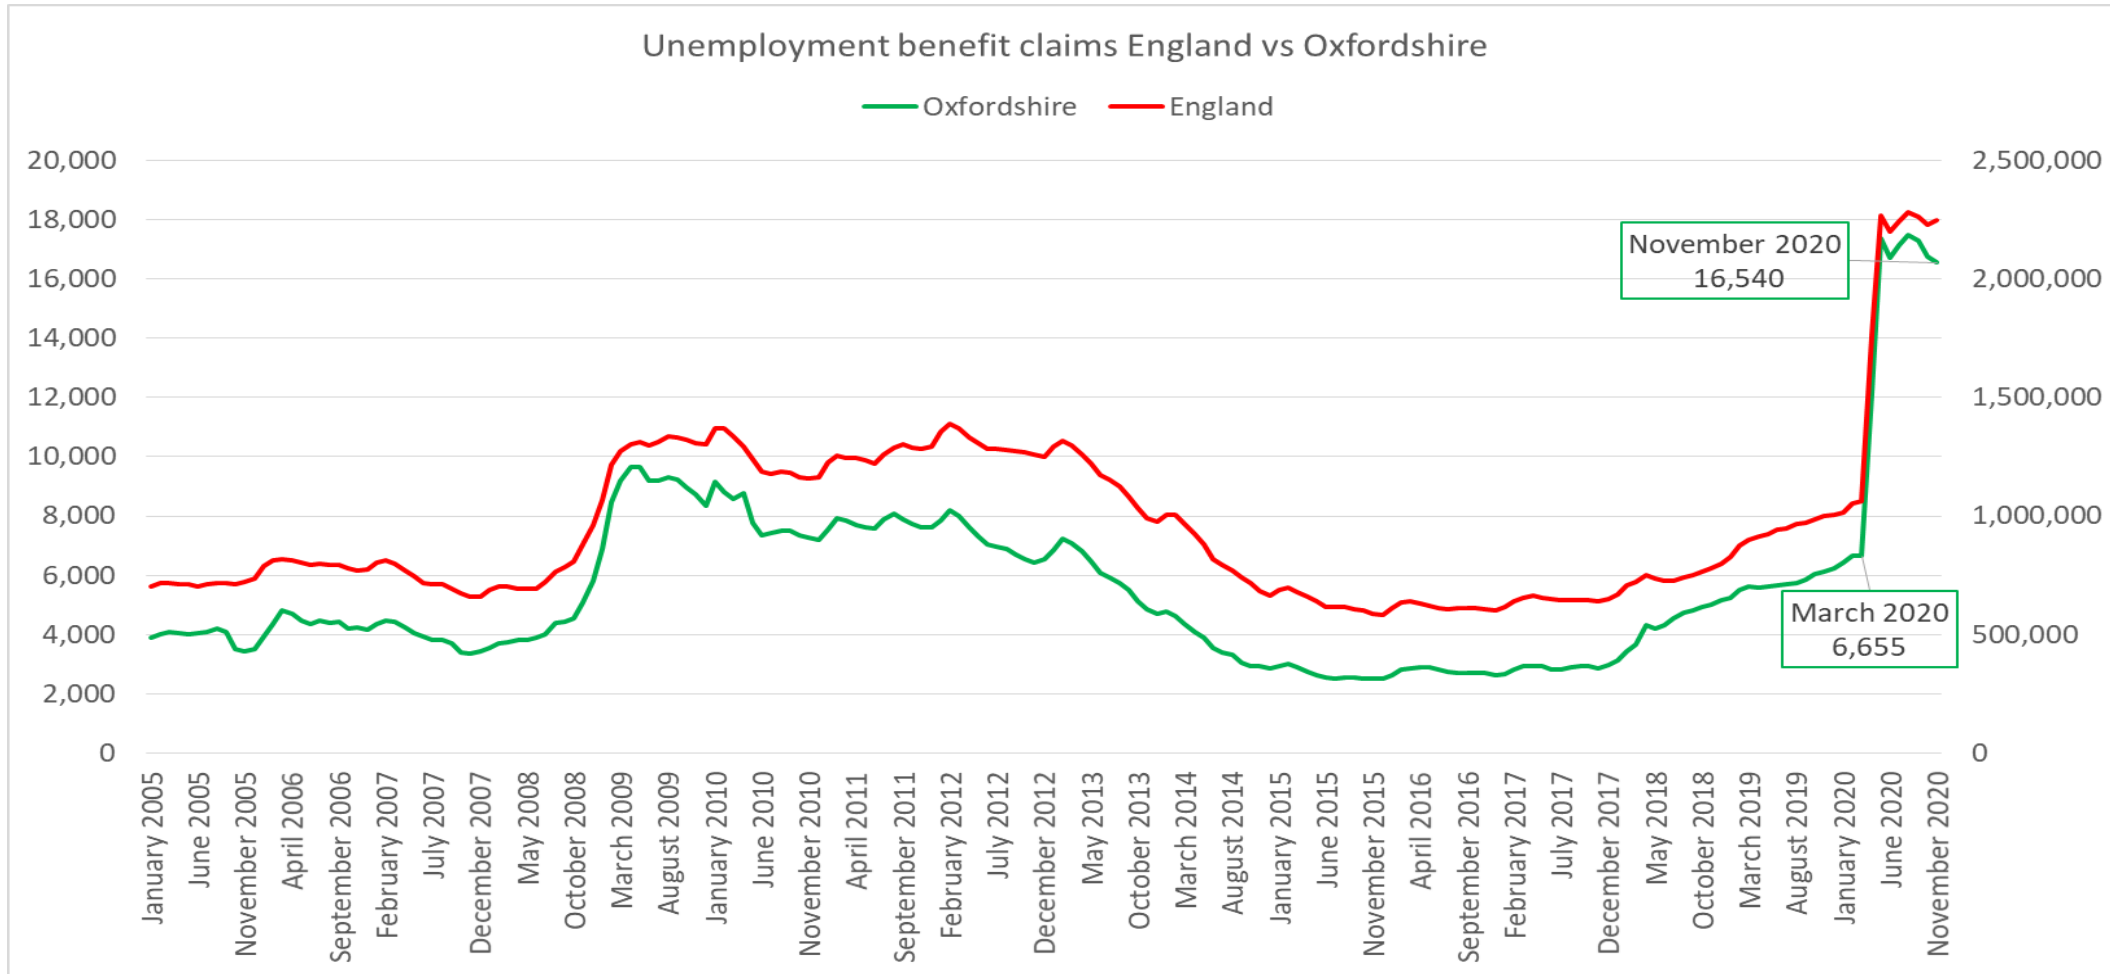

Mortality in Oxfordshire – Vale of White Horse

Source: ONS Monthly figures of deaths registered by area of usual residence 2020

Mortality in the Districts – West Oxfordshire

Source: ONS Monthly figures of deaths registered by area of usual residence 2020

The Economy

Unemployment in England vs the UK

Source: Claimant count by sex and age NOMIS 2020

Unemployment in Oxfordshire

Source: Claimant count by sex and age NOMIS 2020

Unemployment claims in March 2020