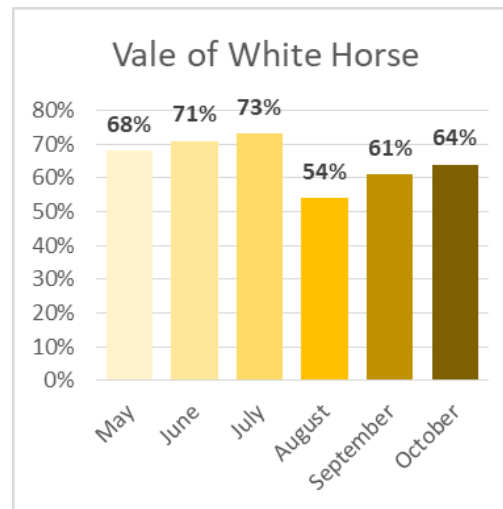

The Economy

Unemployment in England vs the UK

Source: Claimant count by sex and age NOMIS 2020

Unemployment in Oxfordshire

Source: Claimant count by sex and age NOMIS 2020

Unemployment claims in March 2020

Unemployment claims in October 2020

Source: Unemployment benefit (JSA and Universal Credit) (March/October 2020)

Coronavirus Job Retention Scheme (furlough)

Self-Employment Income Support claims

Personal debt hotspots per person aged 18+