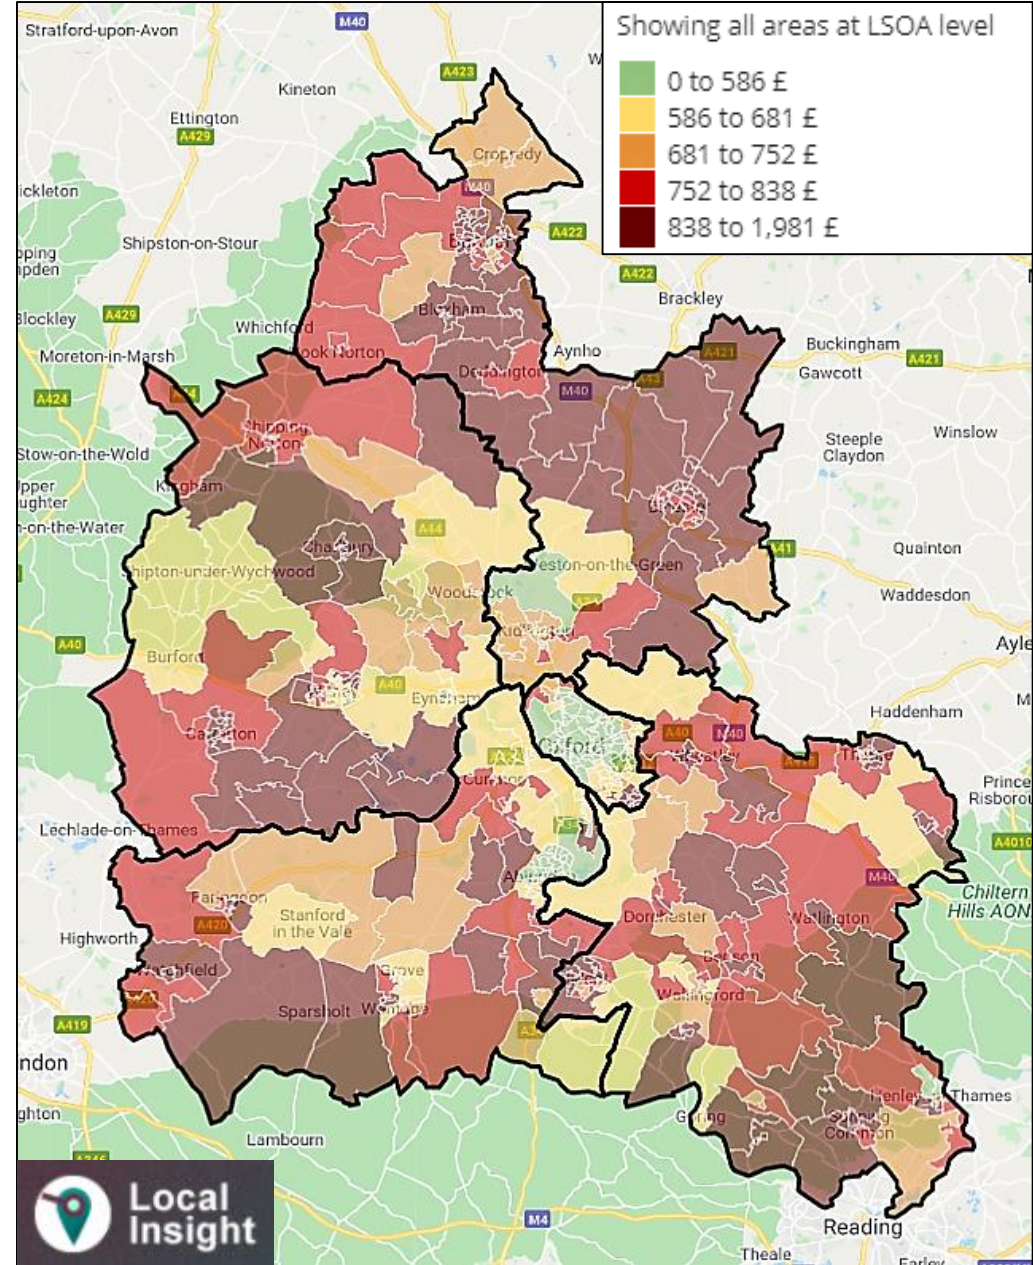

Mortality in Oxfordshire – Vale of White Horse

Source: ONS Monthly figures of deaths registered by area of usual residence 2020

Mortality in the Districts – West Oxfordshire

Source: ONS Monthly figures of deaths registered by area of usual residence 2020

The Economy

Unemployment in England vs the UK

Source: Claimant count by sex and age NOMIS 2020

Unemployment in Oxfordshire

Source: Claimant count by sex and age NOMIS 2020

Unemployment claims in March 2020

Unemployment claims in October 2020

Source: Unemployment benefit (JSA and Universal Credit) (March/October 2020)

Coronavirus Job Retention Scheme (furlough)

Self-Employment Income Support claims

Personal debt hotspots per person aged 18+

LSOA	Local Authority	Average personal debt in £'s
South Oxfordshire 010A	South Oxfordshire	£1,590
Cherwell 016A	Cherwell	£1,537
West Oxfordshire 002D	West Oxfordshire	£1,338
Cherwell 010C	Cherwell	£1,324
South Oxfordshire 015D	South Oxfordshire	£1,226
Cherwell 011A	Cherwell	£1,224
South Oxfordshire 010B	South Oxfordshire	£1,148
West Oxfordshire 013F	West Oxfordshire	£1,114
Vale of White Horse 015B	Vale of White Horse	£1,109
Cherwell 003A	Cherwell	£1,083