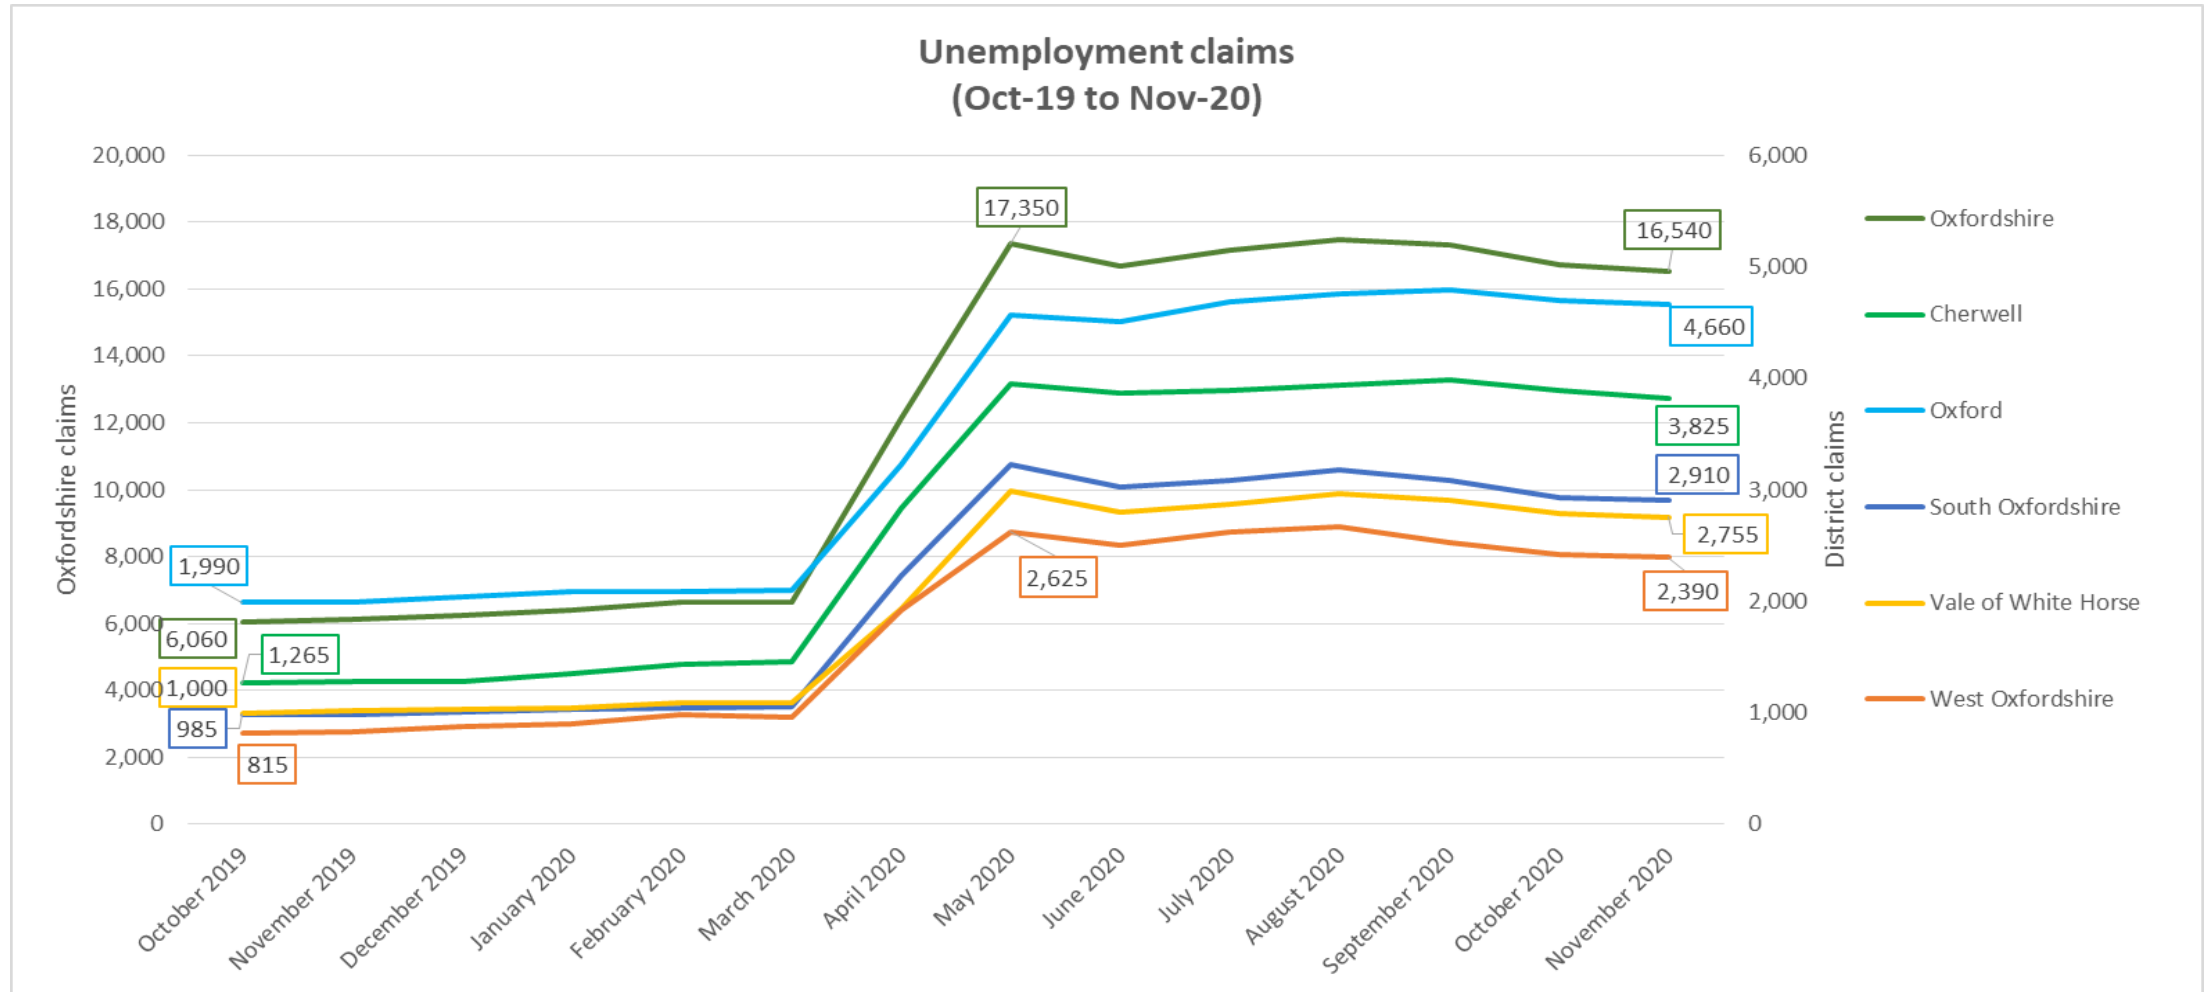

Mortality in Oxfordshire – Vale of White Horse

Source: ONS Monthly figures of deaths registered by area of usual residence 2020

Mortality in the Districts – West Oxfordshire

Source: ONS Monthly figures of deaths registered by area of usual residence 2020

The Economy

Unemployment in England vs the UK

Source: Claimant count by sex and age NOMIS 2020

Unemployment in Oxfordshire

Source: Claimant count by sex and age NOMIS 2020

Unemployment claims in March 2020