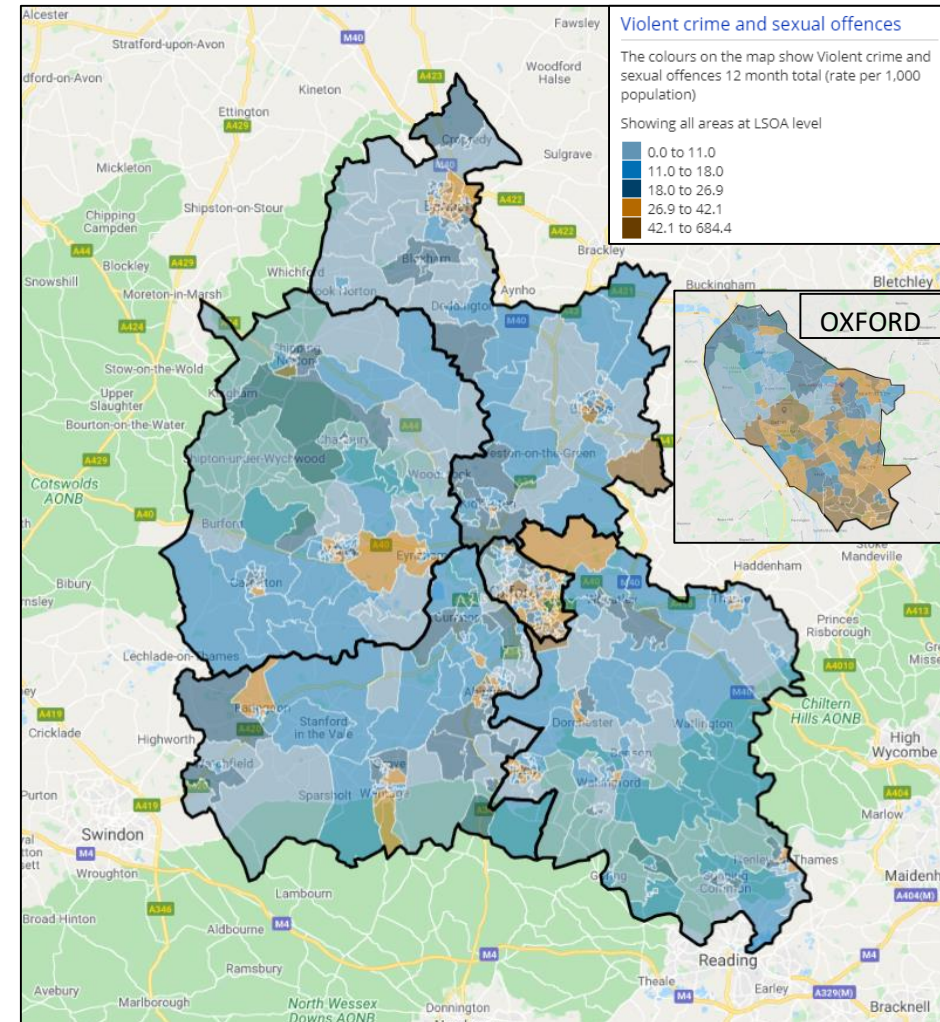

Crime in 2020

Source: Police UK (September 2019/ August 2020)