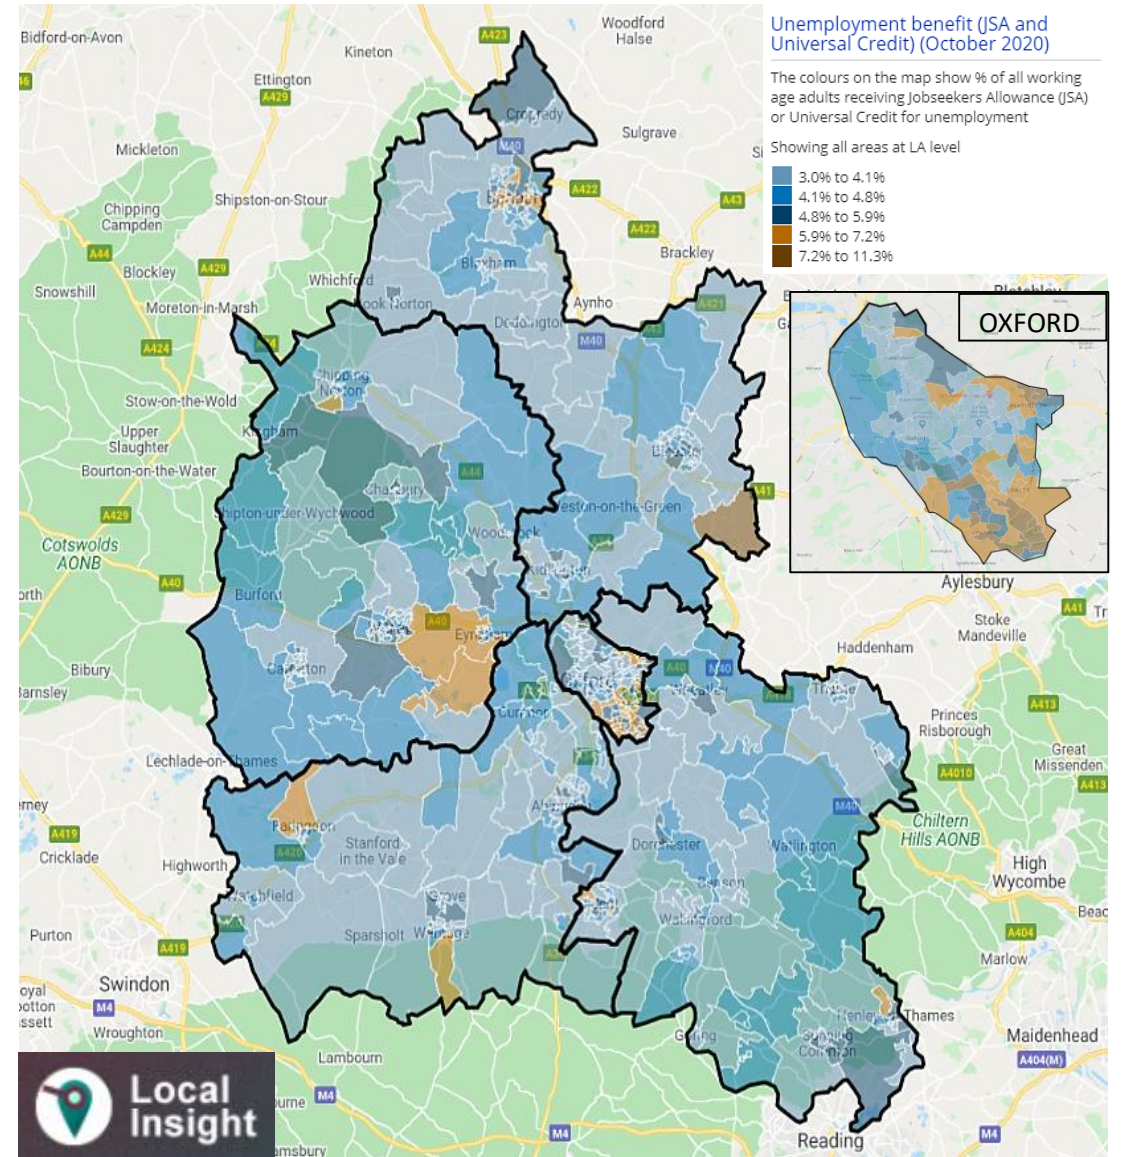

Unemployment claims in March 2020

Unemployment claims in October 2020

Source: Unemployment benefit (JSA and Universal Credit) (March/October 2020)