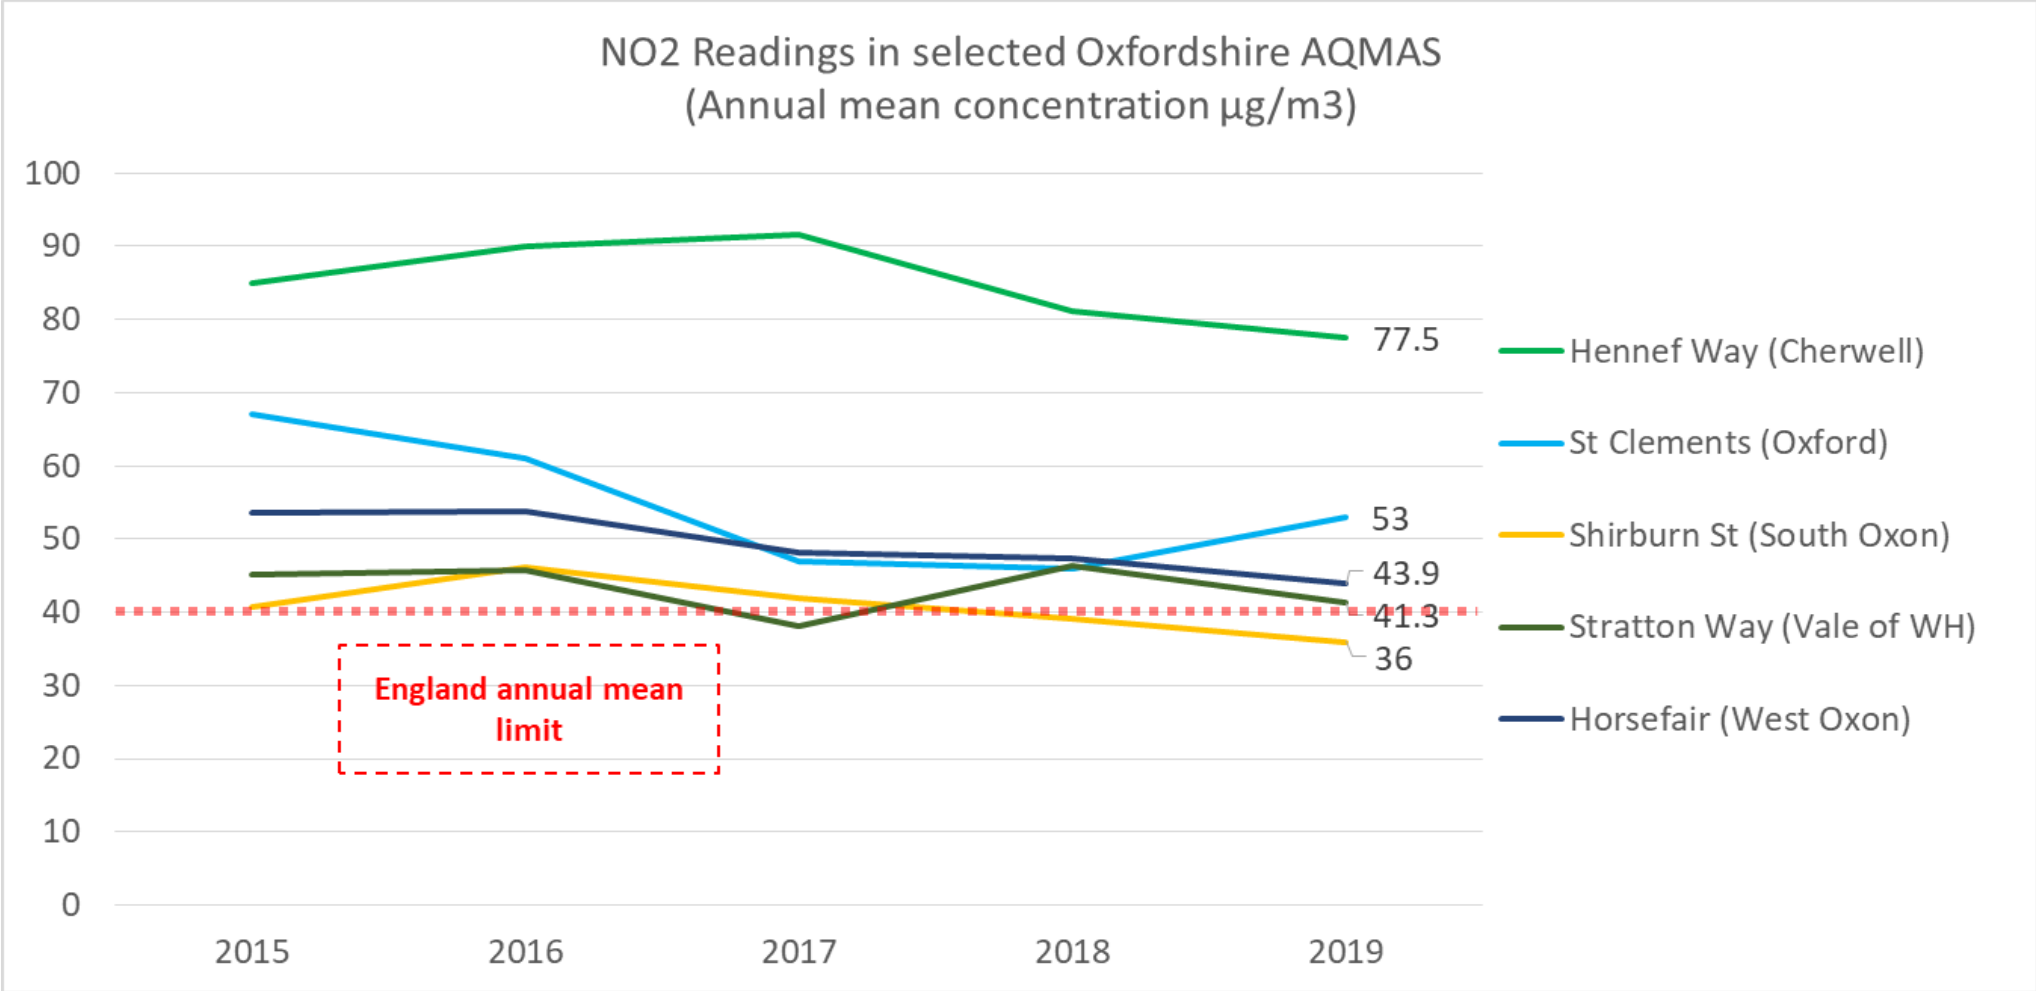

Deprivation in 2019

House Prices and Air Quality

Average semi-detached house price

Source: Land Registry UK (September 2019/ September 2020)

Pollution in Oxfordshire

Source: Air Oxfordshire - Air Quality Annual Report for each district (2020)