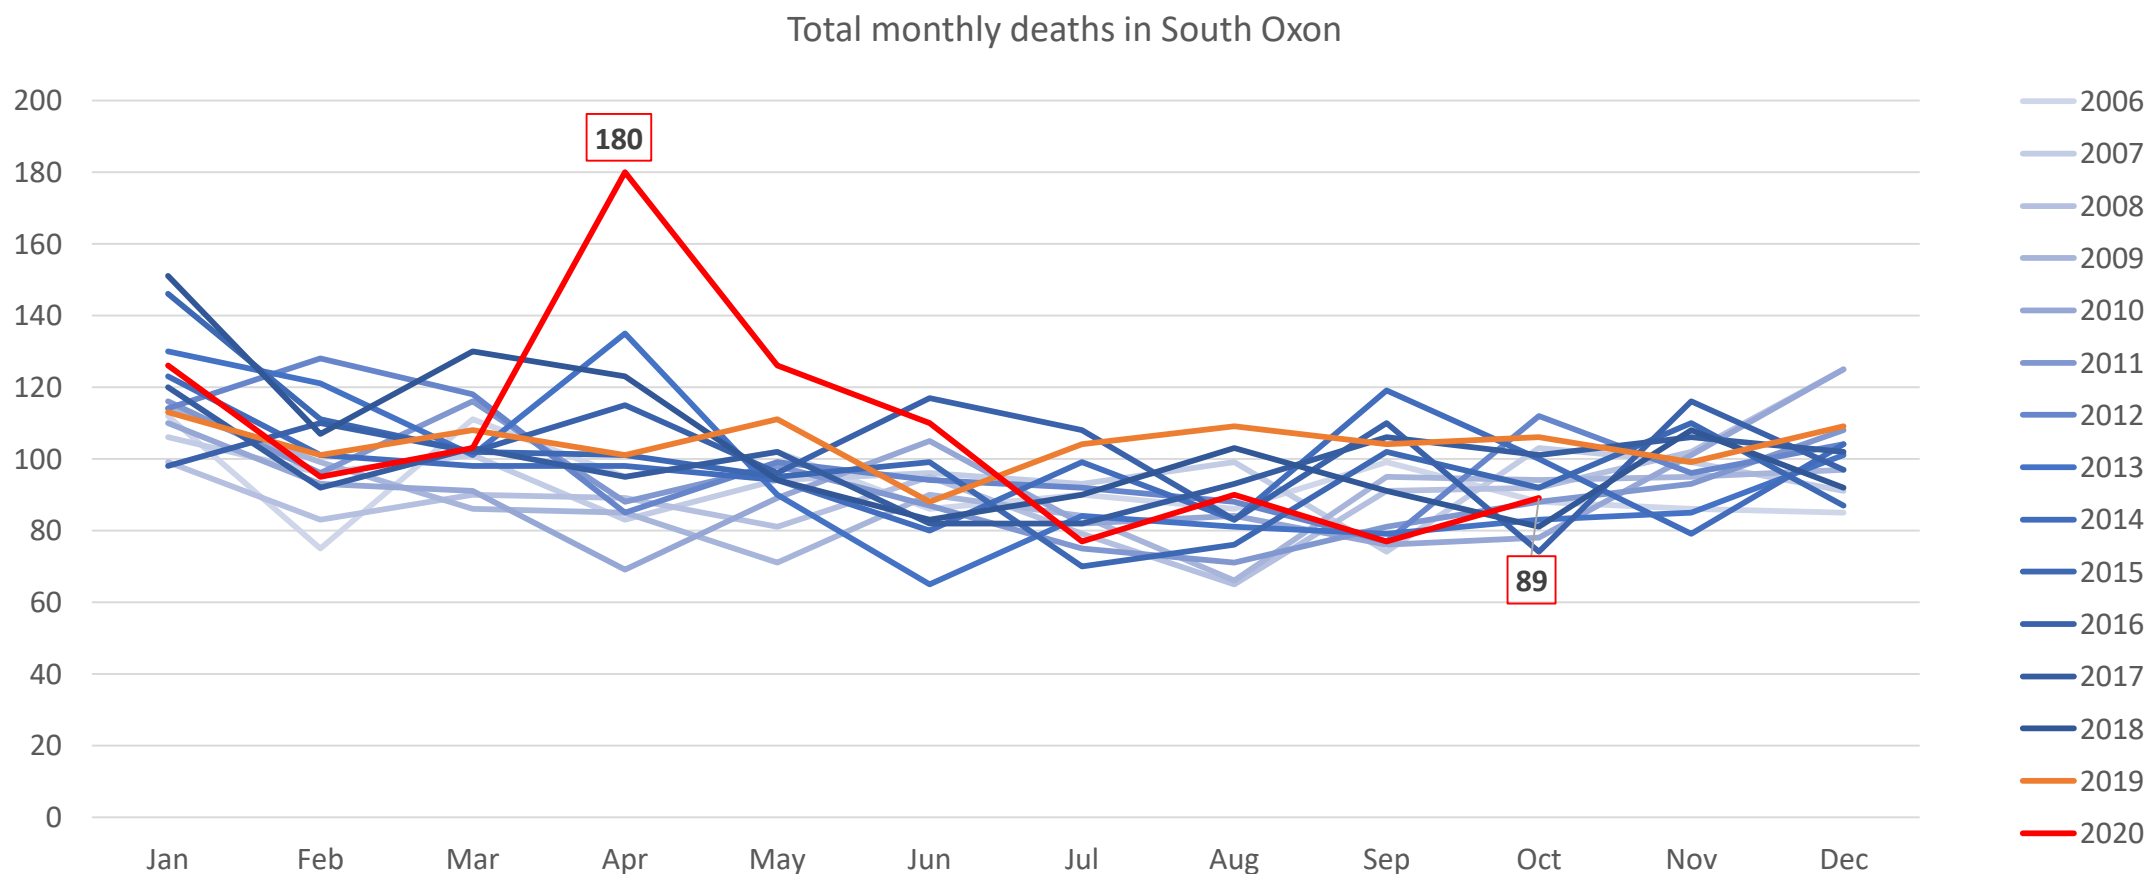

Mortality in the districts – South Oxfordshire

Source: ONS Monthly figures of deaths registered by area of usual residence 2020