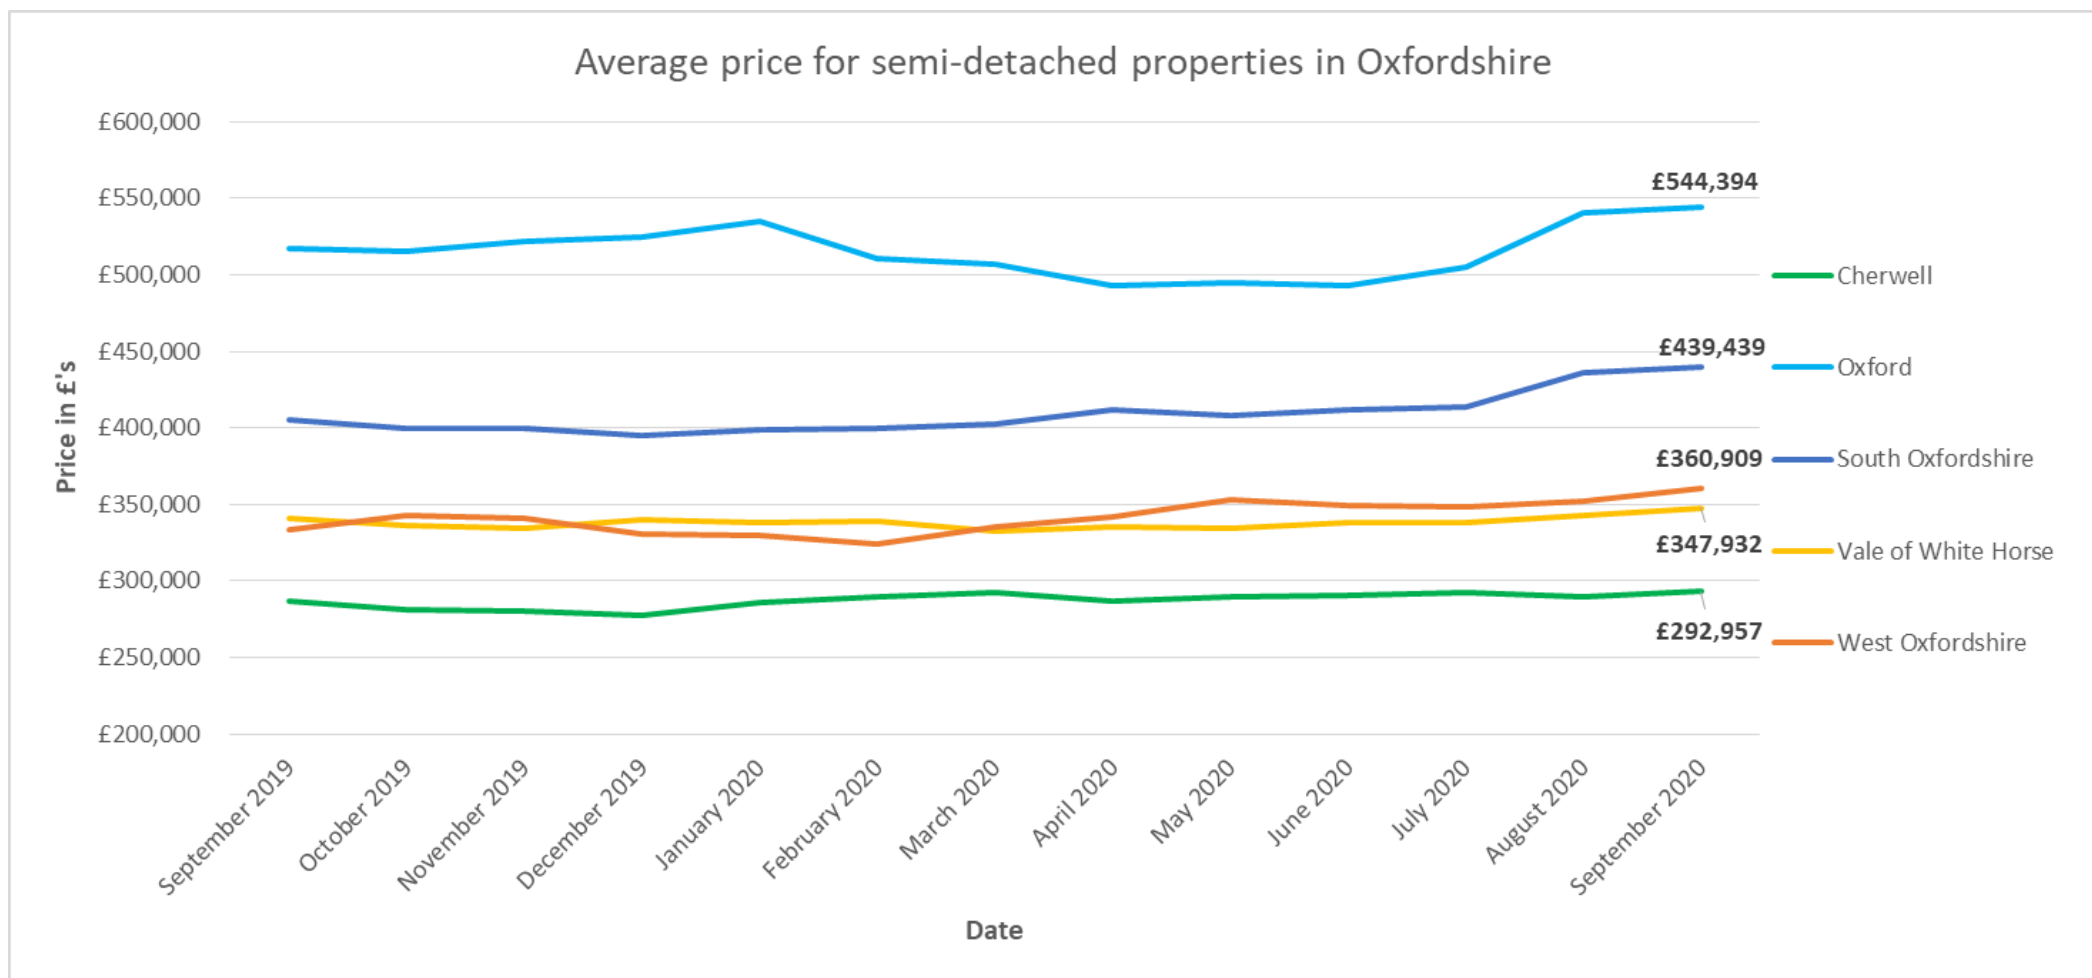

LSOA	Local Authority	Average personal debt in £'s
South Oxfordshire 010A	South Oxfordshire	£1,590
Cherwell 016A	Cherwell	£1,537
West Oxfordshire 002D	West Oxfordshire	£1,338
Cherwell 010C	Cherwell	£1,324
South Oxfordshire 015D	South Oxfordshire	£1,226
Cherwell 011A	Cherwell	£1,224
South Oxfordshire 010B	South Oxfordshire	£1,148
West Oxfordshire 013F	West Oxfordshire	£1,114
Vale of White Horse 015B	Vale of White Horse	£1,109
Cherwell 003A	Cherwell	£1,083

Source: UK Finance (2020)

Crime and Deprivation

Crime in 2020

Source: Police UK (September 2019/ August 2020)

Violent crime overtime (rate per 1000 pop.)

Source: Police UK, PHE - Fingertips, ONS (2010-2020)

Deprivation in 2019

House Prices and Air Quality

Average semi-detached house price

Source: Land Registry UK (September 2019/ September 2020)

Pollution in Oxfordshire

Source: Air Oxfordshire - Air Quality Annual Report for each district (2020)