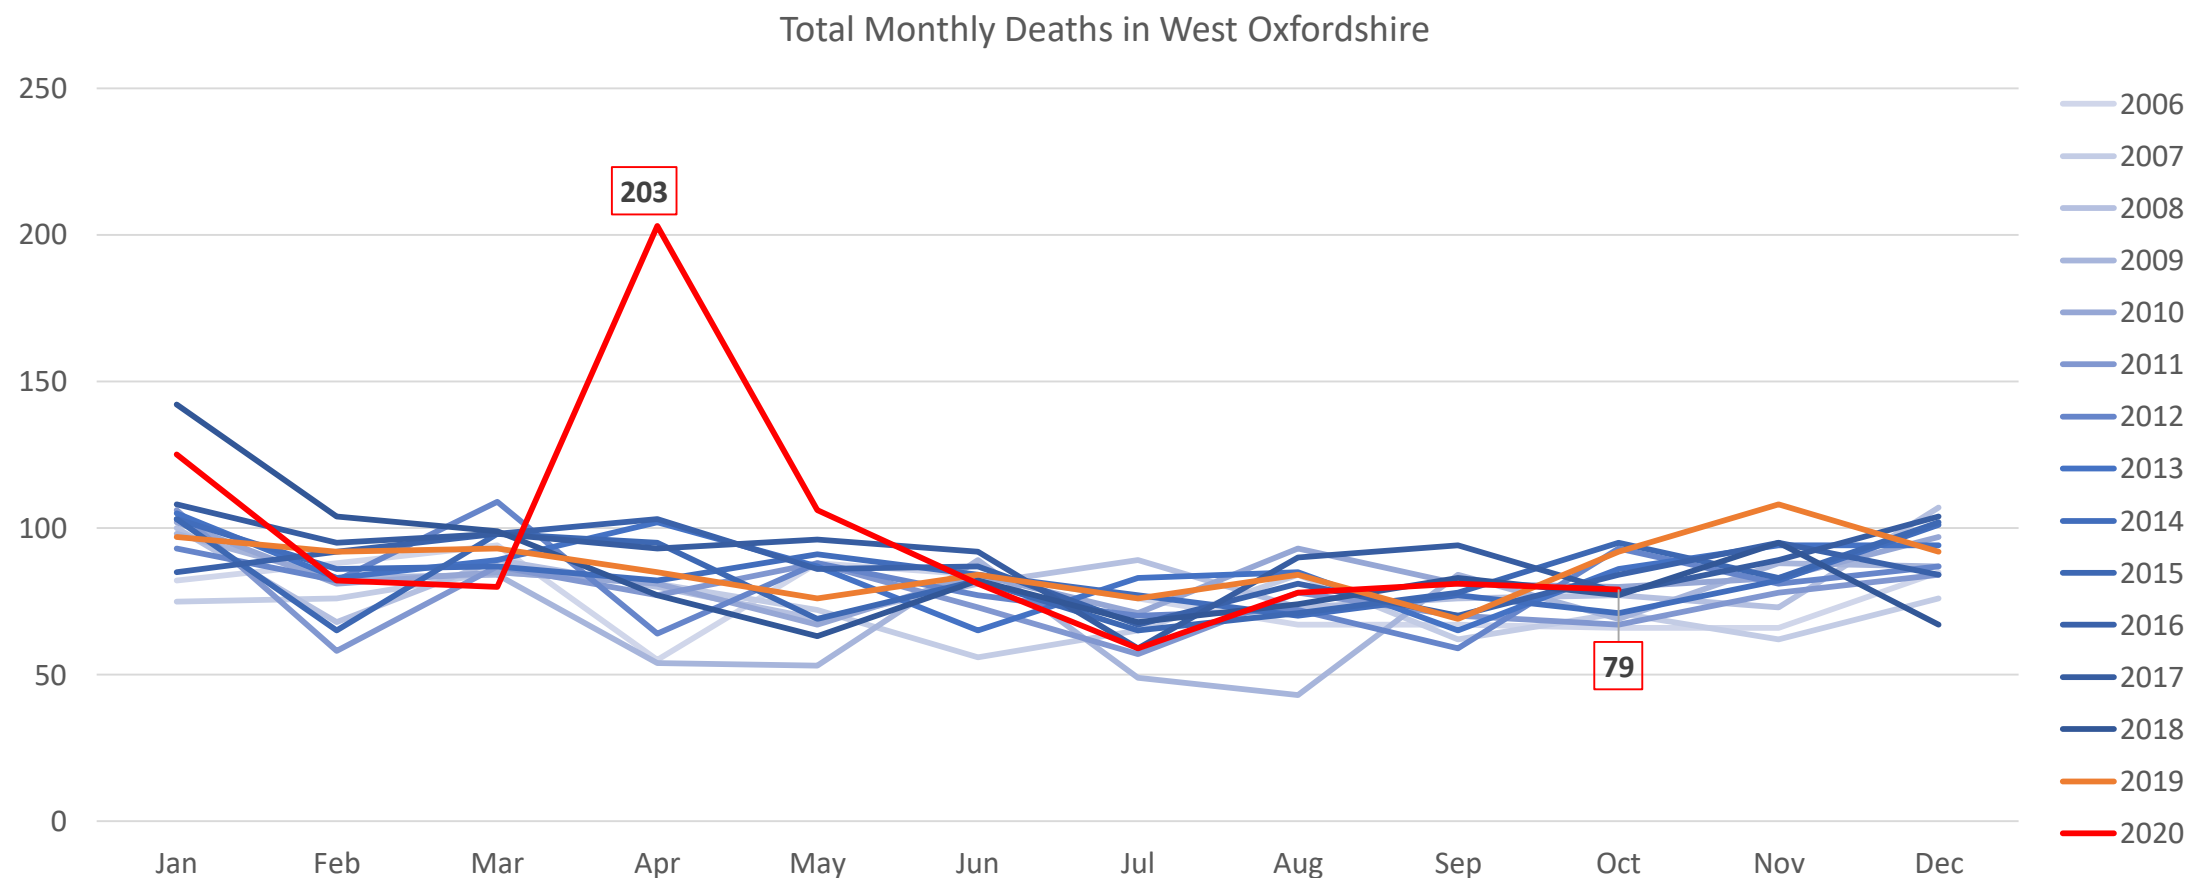

Mortality in the Districts – West Oxfordshire

Source: ONS Monthly figures of deaths registered by area of usual residence 2020