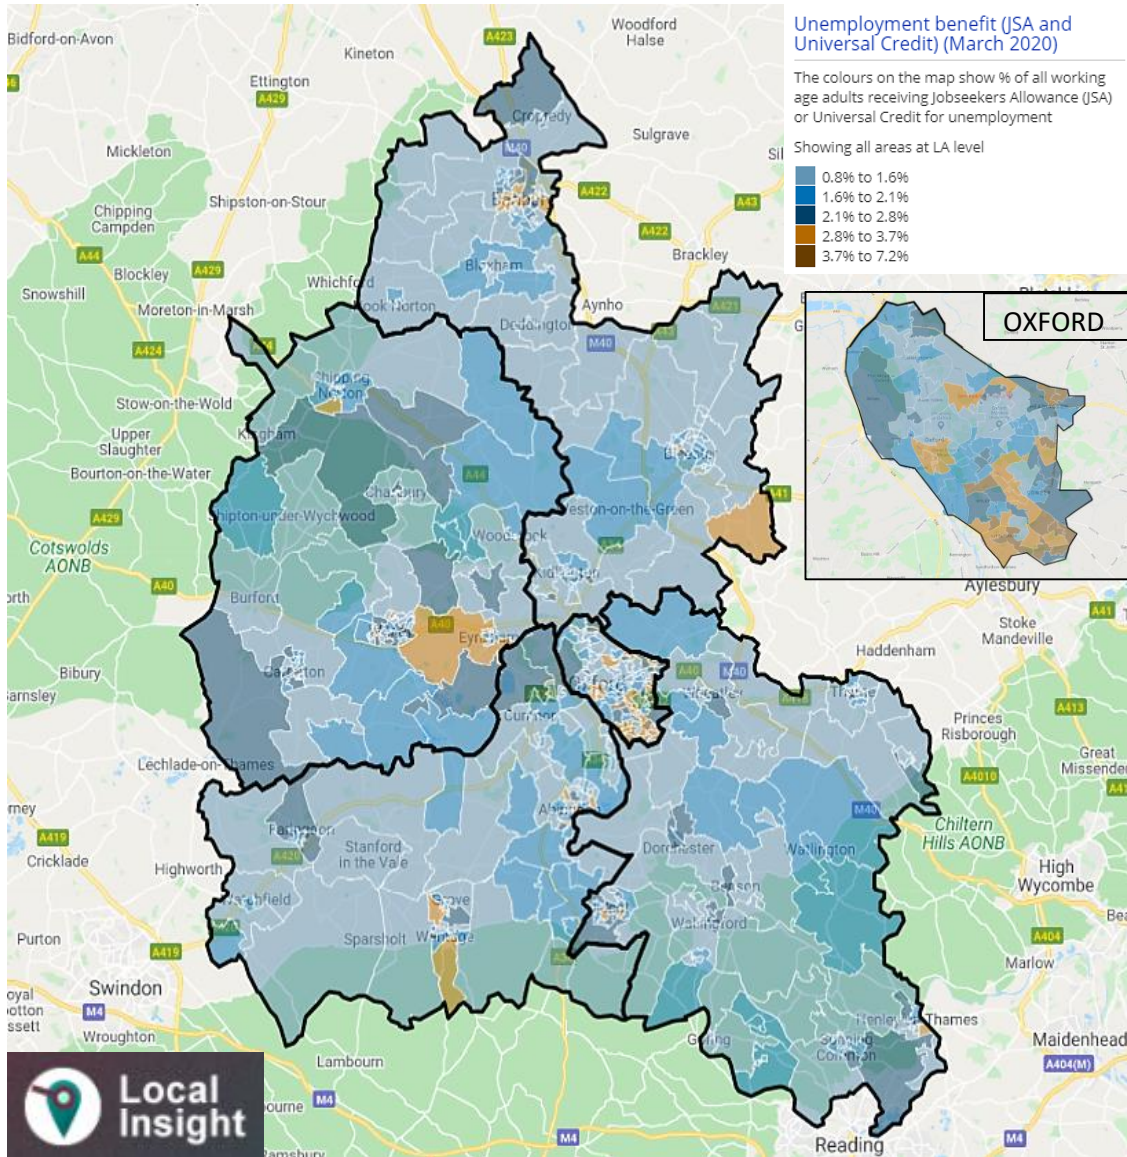

Unemployment claims in March 2020

Unemployment claims in October 2020

Source: Unemployment benefit (JSA and Universal Credit) (March/October 2020)