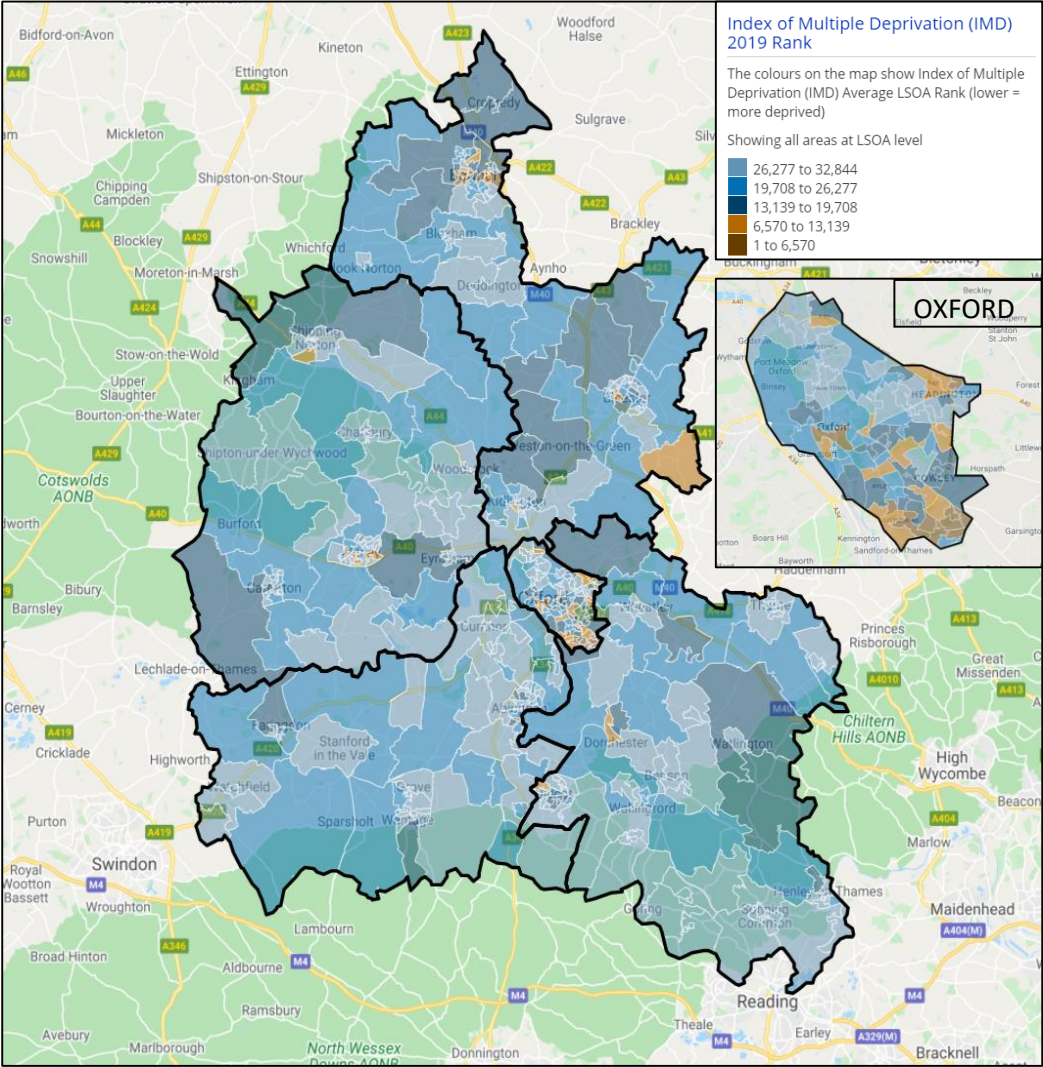

LSOA	Local Authority	Average personal debt in £'s
South Oxfordshire 010A	South Oxfordshire	£1,590
Cherwell 016A	Cherwell	£1,537
West Oxfordshire 002D	West Oxfordshire	£1,338
Cherwell 010C	Cherwell	£1,324
South Oxfordshire 015D	South Oxfordshire	£1,226
Cherwell 011A	Cherwell	£1,224
South Oxfordshire 010B	South Oxfordshire	£1,148
West Oxfordshire 013F	West Oxfordshire	£1,114
Vale of White Horse 015B	Vale of White Horse	£1,109
Cherwell 003A	Cherwell	£1,083

Source: UK Finance (2020)

Crime and Deprivation

Crime in 2020

Source: Police UK (September 2019/ August 2020)

Violent crime overtime (rate per 1000 pop.)

Source: Police UK, PHE - Fingertips, ONS (2010-2020)

Deprivation in 2019

House Prices and Air Quality

Average semi-detached house price

Source: Land Registry UK (September 2019/ September 2020)

Pollution in Oxfordshire

Source: Air Oxfordshire - Air Quality Annual Report for each district (2020)