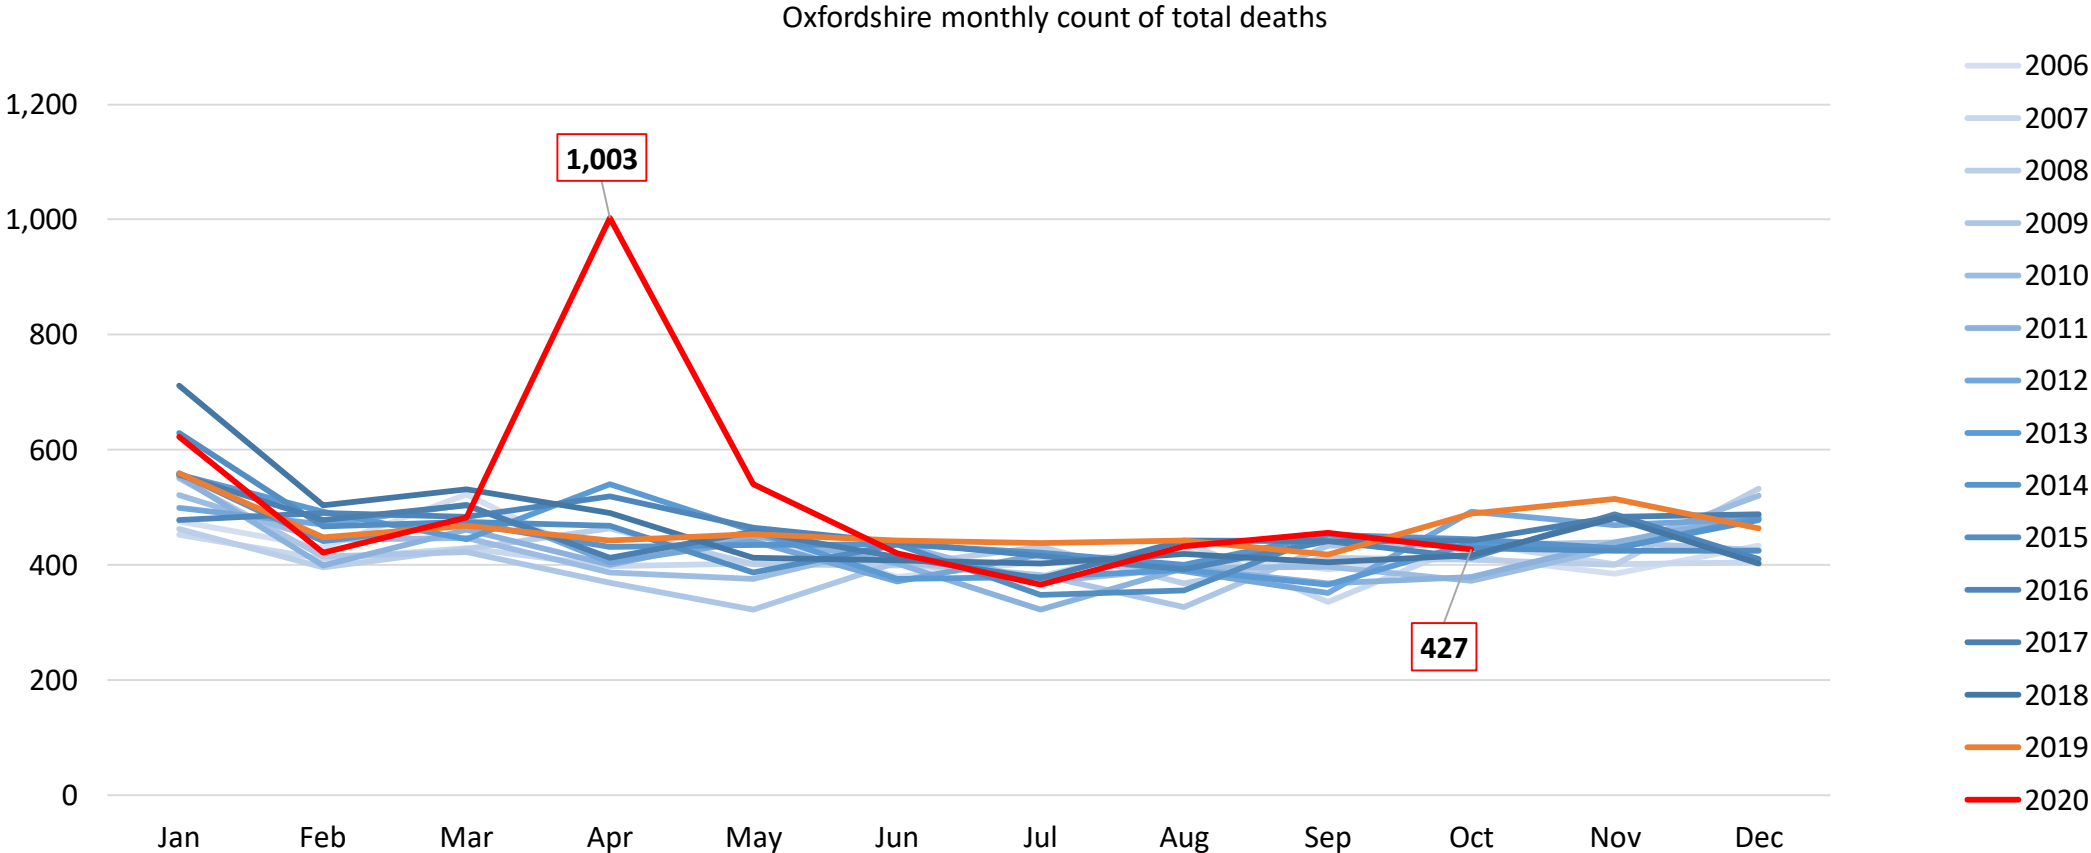

2020 in Charts

Data pack

Carlos Barrero

District Data Analyst

cbarrero@oxford.gov.uk

December 2020

Mortality

Mortality in Oxfordshire County