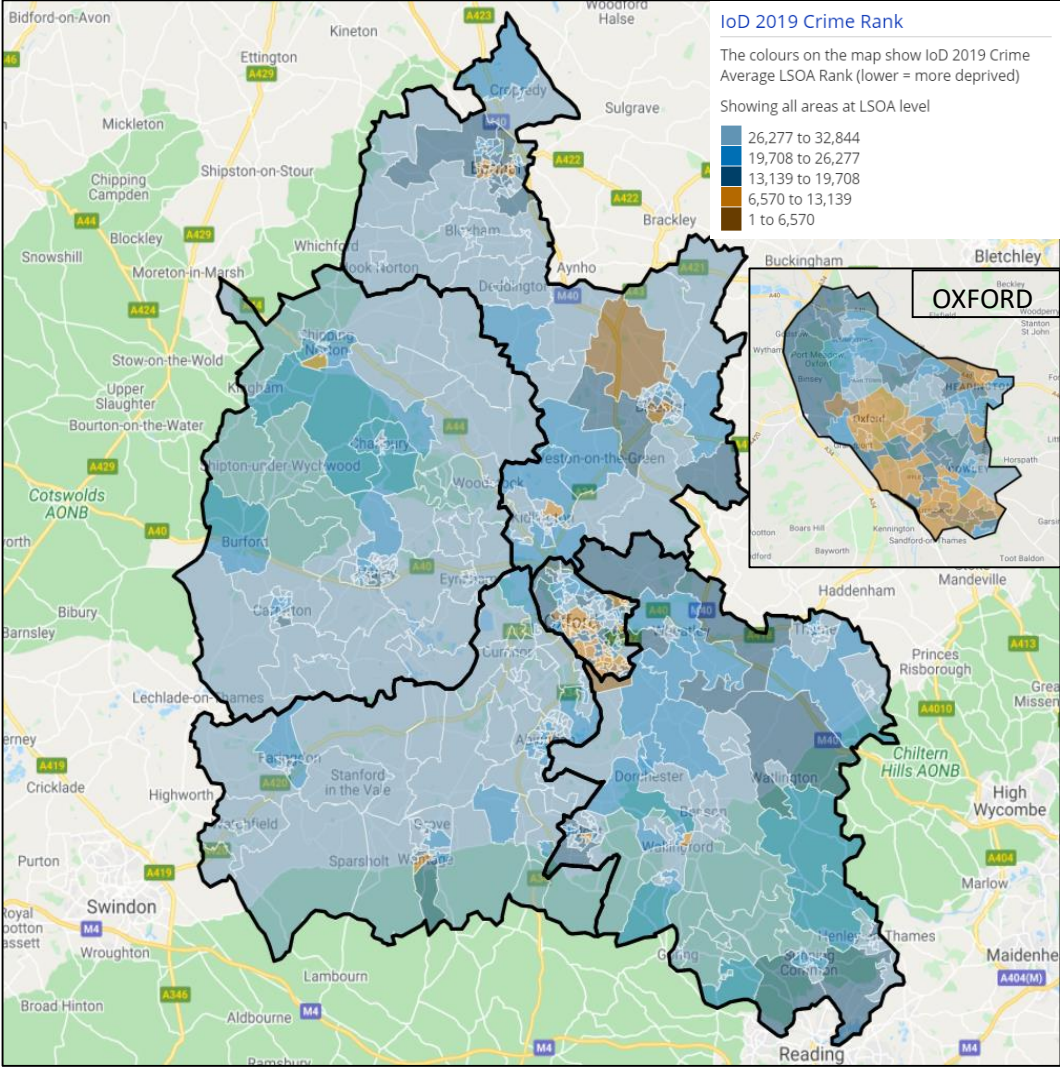

Source: UK Finance (2020)

Crime and Deprivation

Crime in 2020

Source: Police UK (September 2019/ August 2020)

Violent crime overtime (rate per 1000 pop.)

Source: Police UK, PHE - Fingertips, ONS (2010-2020)

Deprivation in 2019

House Prices and Air Quality

Average semi-detached house price

Source: Land Registry UK (September 2019/ September 2020)

Pollution in Oxfordshire

Source: Air Oxfordshire - Air Quality Annual Report for each district (2020)