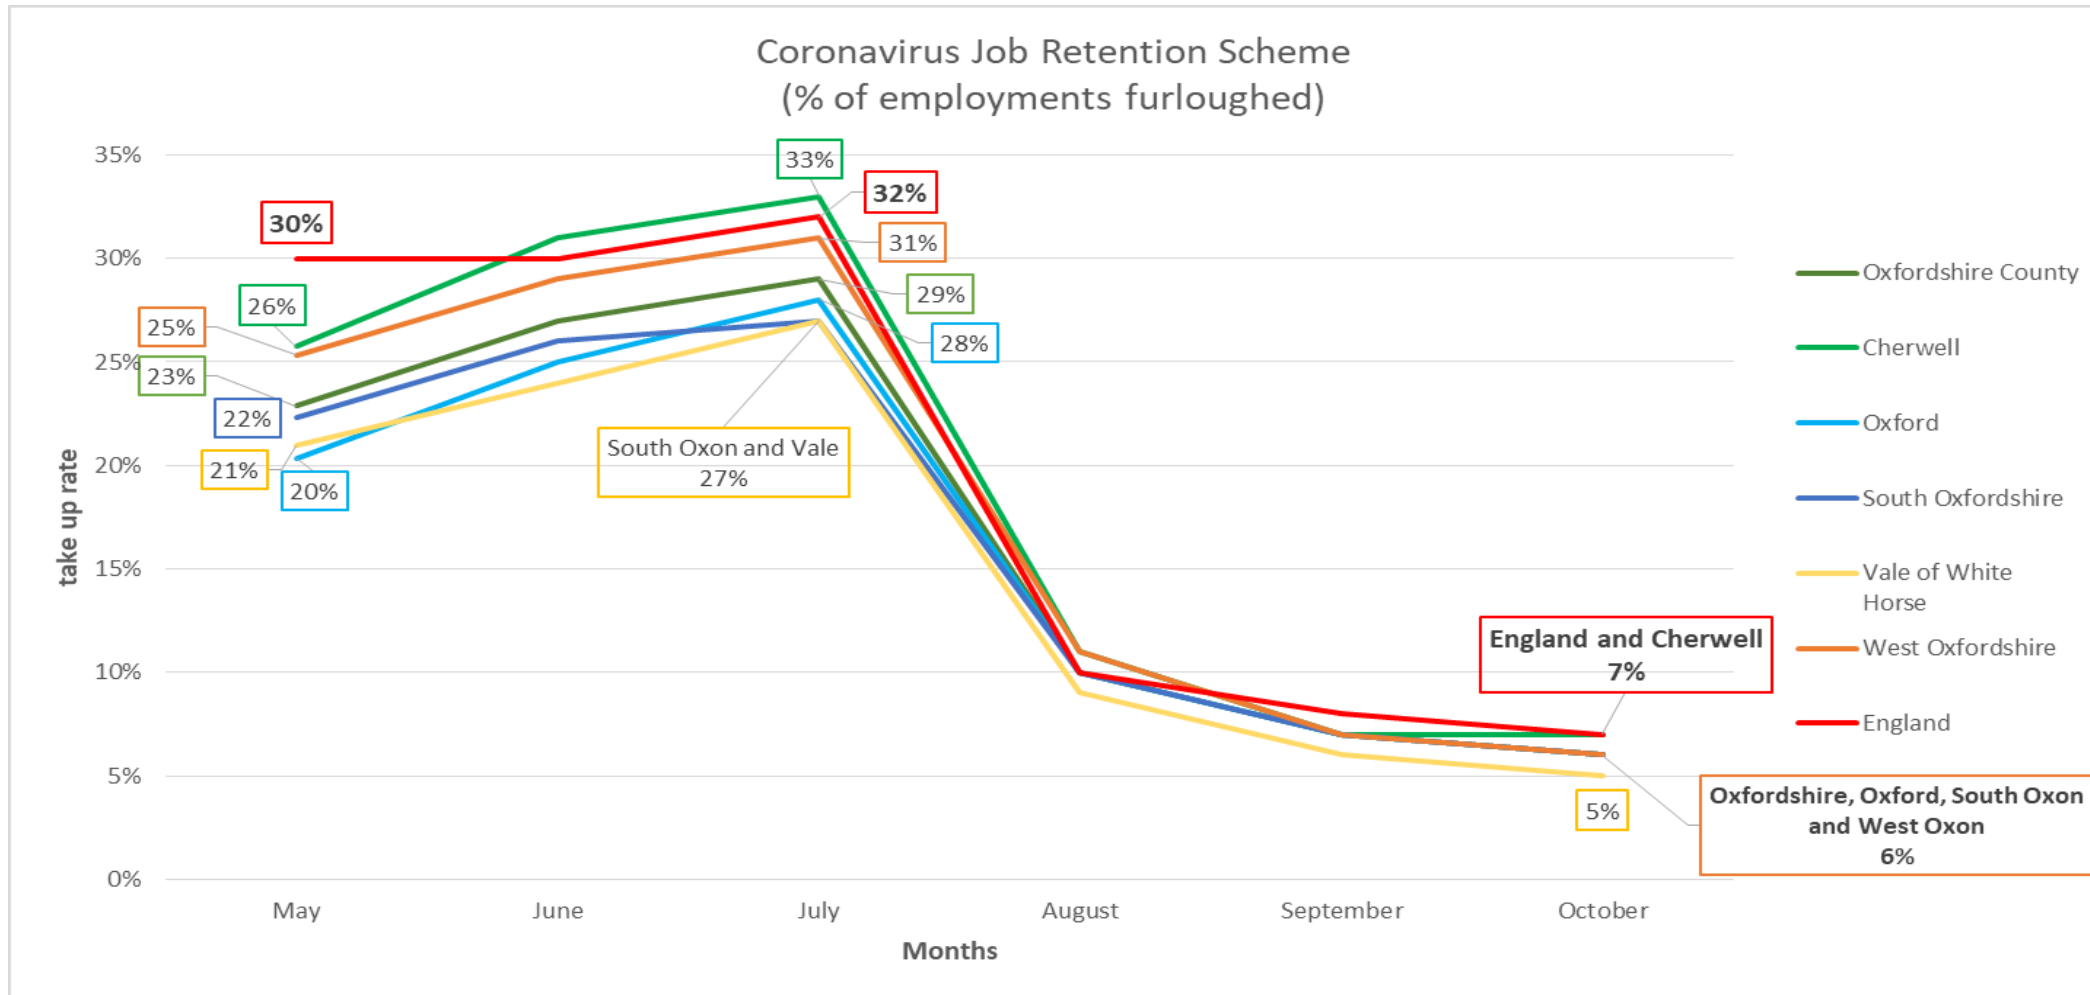

The Economy

Unemployment in England vs the UK

Source: Claimant count by sex and age NOMIS 2020

Unemployment in Oxfordshire

Source: Claimant count by sex and age NOMIS 2020

Unemployment claims in March 2020

Unemployment claims in October 2020

Source: Unemployment benefit (JSA and Universal Credit) (March/October 2020)

Coronavirus Job Retention Scheme (furlough)

Self-Employment Income Support claims

Personal debt hotspots per person aged 18+