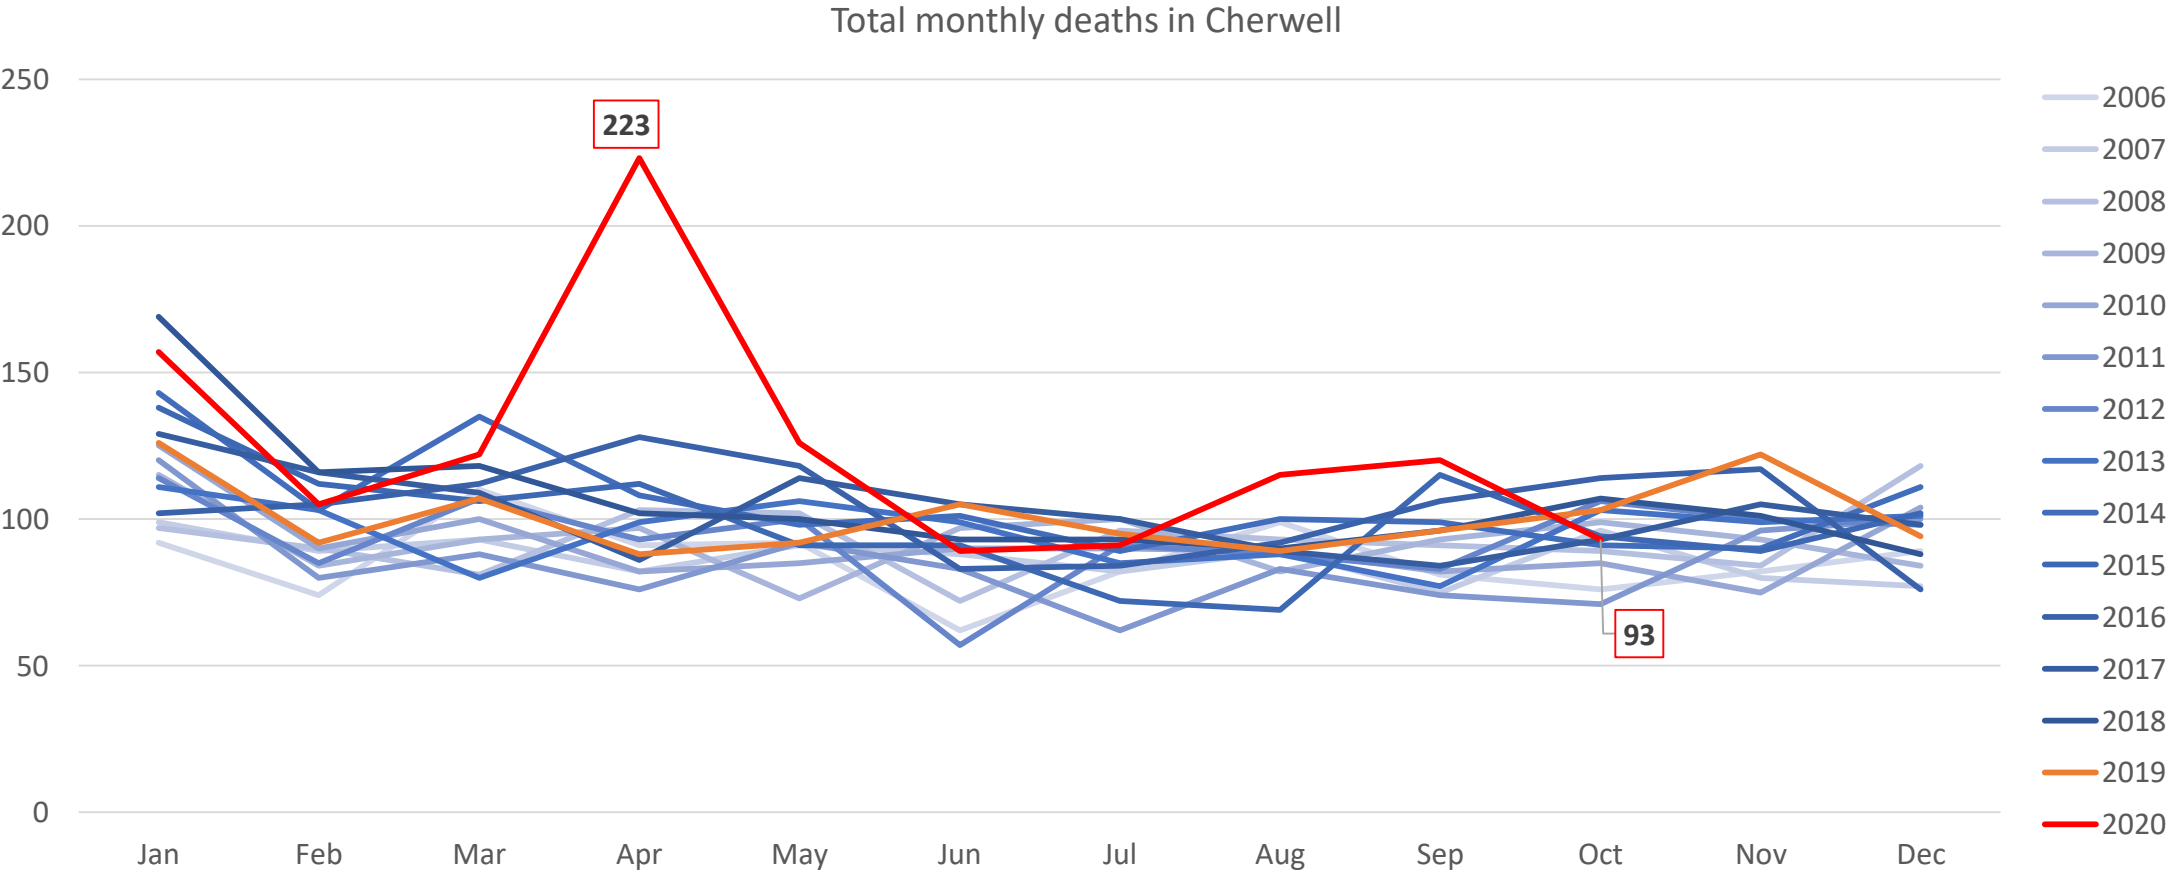

Mortality in the districts – Cherwell

Source: ONS Monthly figures of deaths registered by area of usual residence 2020