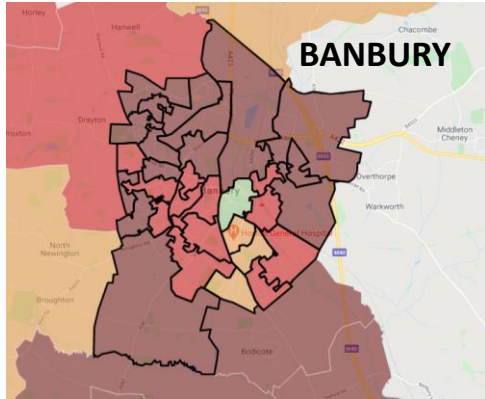

LSOA	Local Authority	Average personal debt in £'s
South Oxfordshire 010A	South Oxfordshire	£1,590
Cherwell 016A	Cherwell	£1,537
West Oxfordshire 002D	West Oxfordshire	£1,338
Cherwell 010C	Cherwell	£1,324
South Oxfordshire 015D	South Oxfordshire	£1,226
Cherwell 011A	Cherwell	£1,224
South Oxfordshire 010B	South Oxfordshire	£1,148
West Oxfordshire 013F	West Oxfordshire	£1,114
Vale of White Horse 015B	Vale of White Horse	£1,109
Cherwell 003A	Cherwell	£1,083