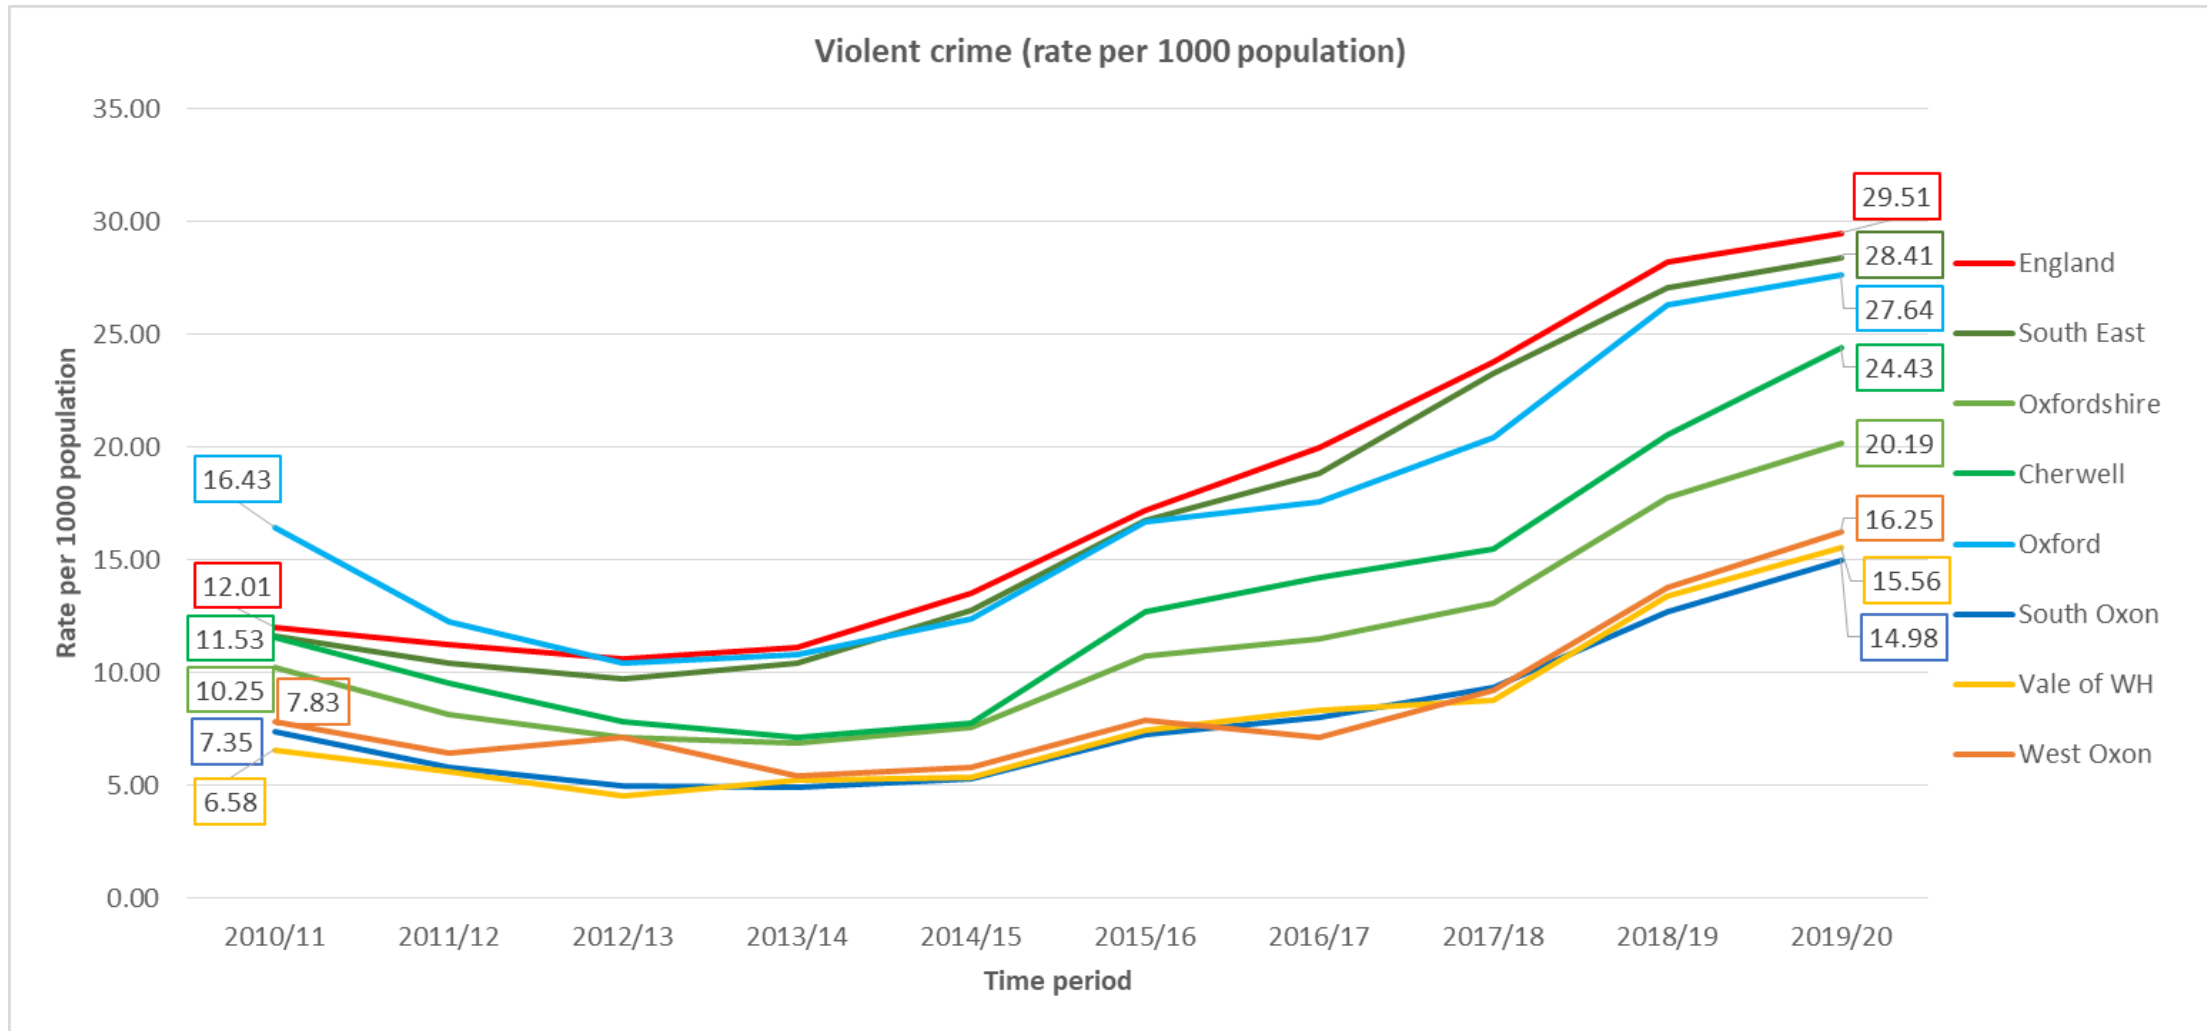

Source: UK Finance (2020)

Crime and Deprivation

Crime in 2020

Source: Police UK (September 2019/ August 2020)

Violent crime overtime (rate per 1000 pop.)

Source: Police UK, PHE - Fingertips, ONS (2010-2020)