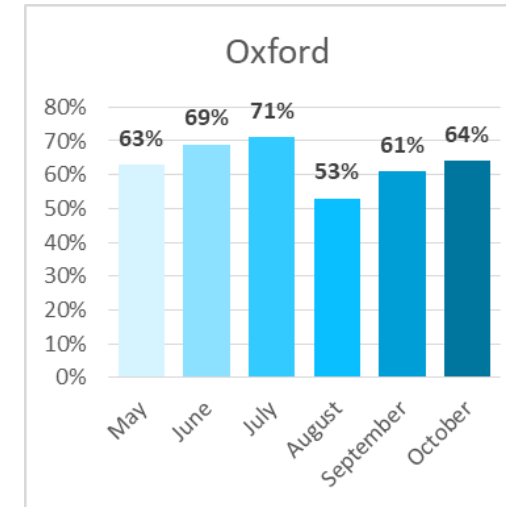

The Economy

Unemployment in England vs the UK

Source: Claimant count by sex and age NOMIS 2020

Unemployment in Oxfordshire

Source: Claimant count by sex and age NOMIS 2020

Unemployment claims in March 2020

Unemployment claims in October 2020

Source: Unemployment benefit (JSA and Universal Credit) (March/October 2020)

Coronavirus Job Retention Scheme (furlough)

Self-Employment Income Support claims

Personal debt hotspots per person aged 18+