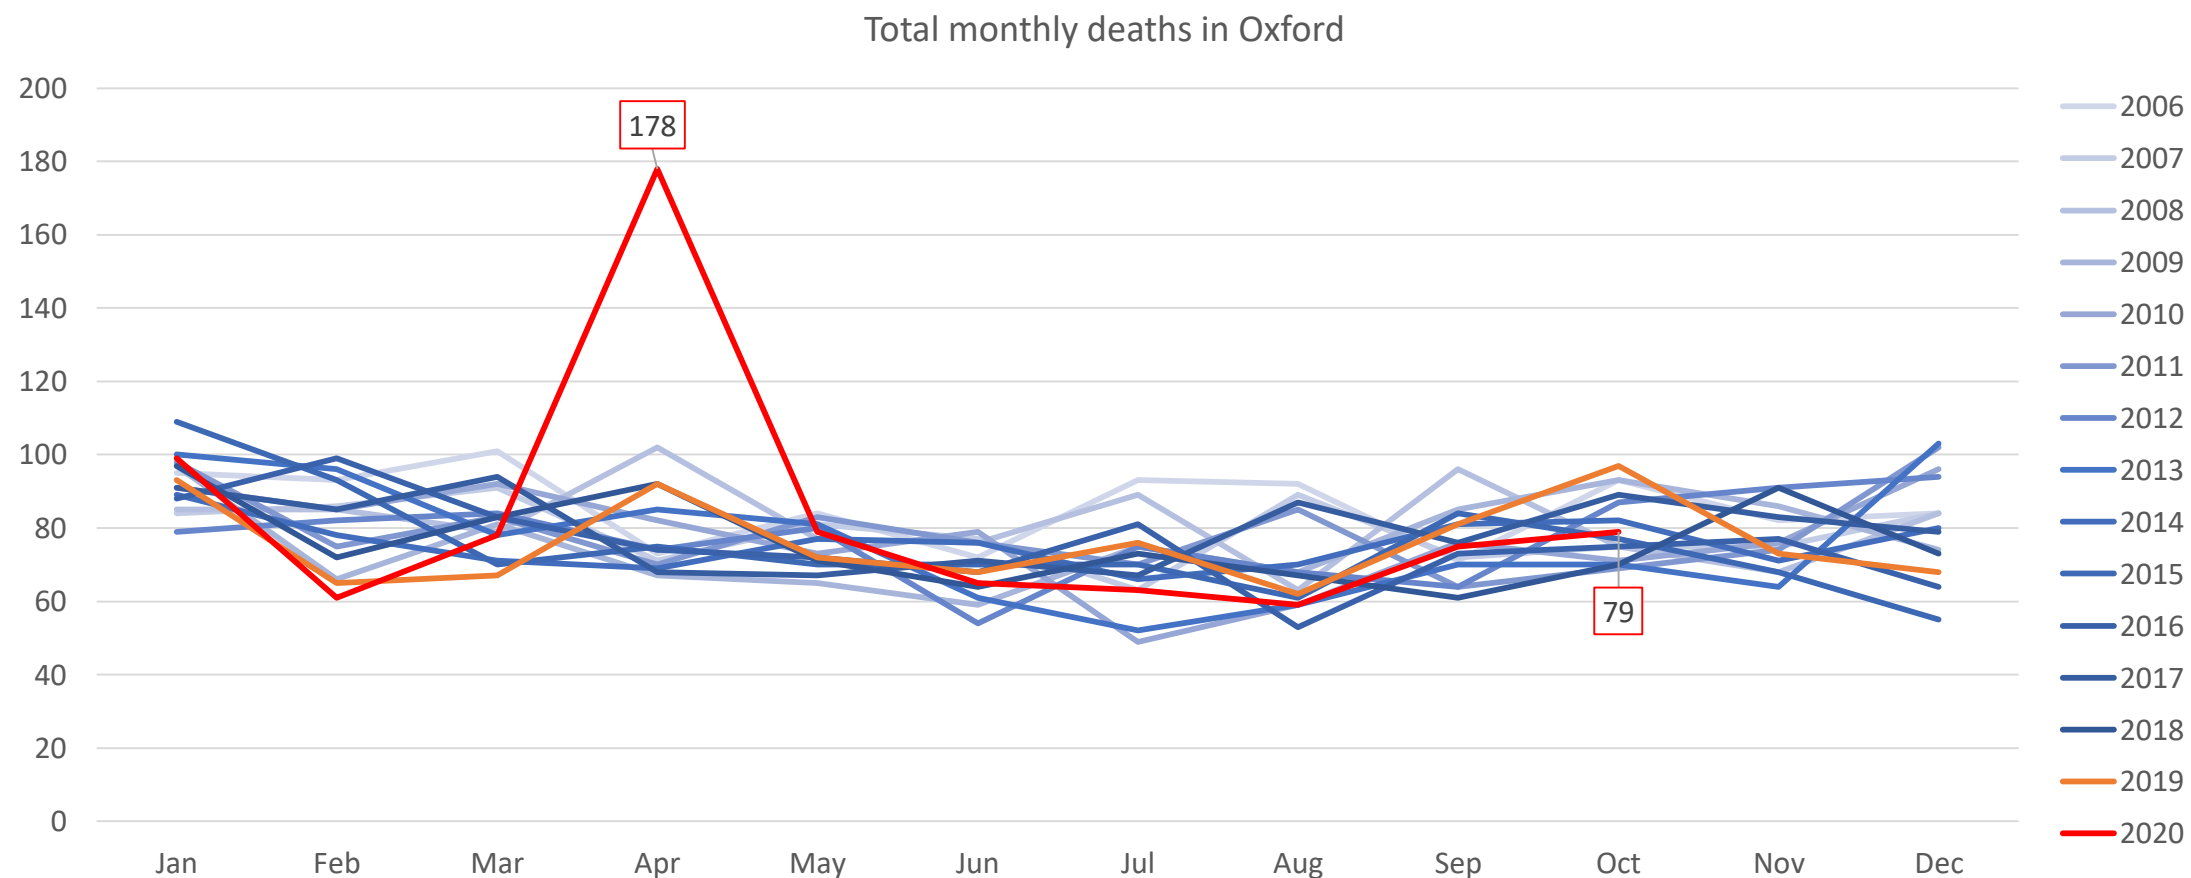

Mortality in the districts – Oxford

Source: ONS Monthly figures of deaths registered by area of usual residence 2020