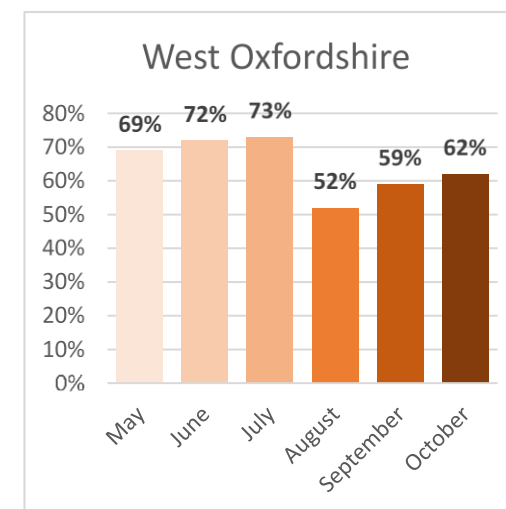

The Economy

Unemployment in England vs the UK

Source: Claimant count by sex and age NOMIS 2020

Unemployment in Oxfordshire

Source: Claimant count by sex and age NOMIS 2020

Unemployment claims in March 2020

Unemployment claims in October 2020

Source: Unemployment benefit (JSA and Universal Credit) (March/October 2020)

Coronavirus Job Retention Scheme (furlough)

Self-Employment Income Support claims

Personal debt hotspots per person aged 18+

LSOA	Local Authority	Average personal debt in £'s
South Oxfordshire 010A	South Oxfordshire	£1,590
Cherwell 016A	Cherwell	£1,537
West Oxfordshire 002D	West Oxfordshire	£1,338
Cherwell 010C	Cherwell	£1,324
South Oxfordshire 015D	South Oxfordshire	£1,226
Cherwell 011A	Cherwell	£1,224
South Oxfordshire 010B	South Oxfordshire	£1,148
West Oxfordshire 013F	West Oxfordshire	£1,114
Vale of White Horse 015B	Vale of White Horse	£1,109
Cherwell 003A	Cherwell	£1,083