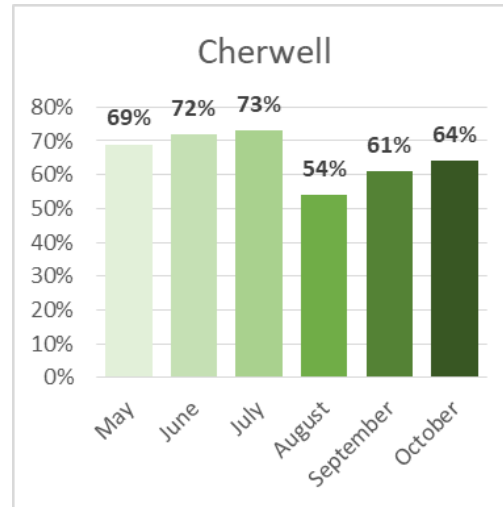

The Economy

Unemployment in England vs the UK

Source: Claimant count by sex and age NOMIS 2020

Unemployment in Oxfordshire

Source: Claimant count by sex and age NOMIS 2020

Unemployment claims in March 2020

Unemployment claims in October 2020

Source: Unemployment benefit (JSA and Universal Credit) (March/October 2020)

Coronavirus Job Retention Scheme (furlough)

Self-Employment Income Support claims

Personal debt hotspots per person aged 18+